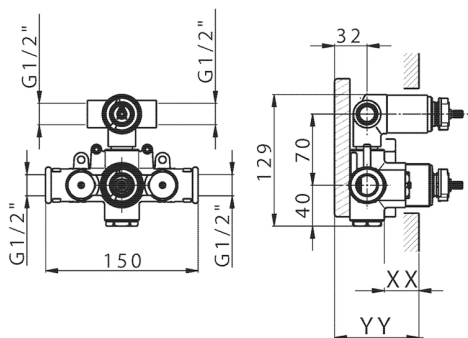

2-outlet Concealed thermostatic shower valve CONCEALED_ZB018101

MODEL **ZB018101**

2-outlet Concealed thermostatic mixer, with 2-outlet diverter, without trim kit

AVAILABLE FINISHINGS

04 04 Without finishing

CHARACTERISTICS

Installation	Concealed
Cartridge Spare Parts	24.04A.PP
8x20 Plus P Thermostatic Valve	
Concealed	1

Piastra/Plate/Plaque/Platte/Placa

2-3mm: XX 25-40 YY 76-91

10 mm: XX 16-31 YY 65-80

DeviaStop