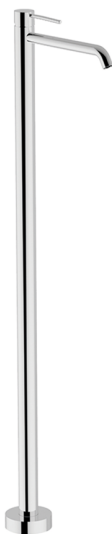

Exposed part for single basin on the floor NUOVA KIRUNA_K2014510

MODEL **K2014510**

Exposed part for single basin on the floor, without concealed part, for item ZB004510

AVAILABLE FINISHINGS

-  **21** 21 Chrome
-  **26** 26 Old Copper
-  **2F** 2F Brushed Nickel
-  **2W** 2W Brushed Gold
-  **40** 40 Matt Black
-  **4Q** 4Q Matt White

CHARACTERISTICS

Cartridge Spare Parts **ZZ99672000**

35 mm Cartridge

Installation **Concealed**

Required concealed parts **ZB004510**

EcoStop

EcoStop feature limits water flow to approximately 50% of maximum output with one point of resistance on setting. Push slightly past the middle stop only when full water output is required. This will save water up to 50%.

Exposed part for single basin on the floor NUOVA KIRUNA_K2014510

K2014510

<https://en.huberitalia.com/exposed-part-for-single-basin-on-the-floor-nuova-kiruna-k2014510>

Concealed part single lever free-standing CONCEALED_ZB004510

MODEL **ZB004510**

Floor mounted concealed part, for free-standing mixer

AVAILABLE FINISHINGS

04 04 Without finishing

CHARACTERISTICS

Installation	Concealed
Concealed	1

2025-01-15