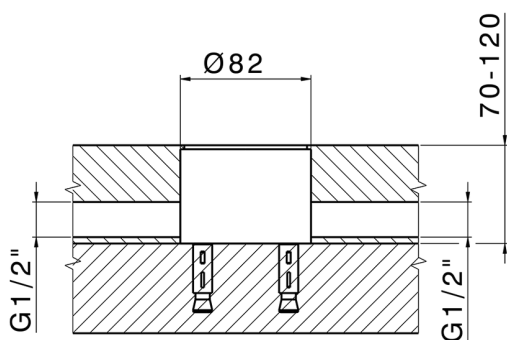

Exposed part for single basin on the floor NUOVA KIRUNA_K2014510

MODEL **K2014510**

Exposed part for single basin on the floor, without concealed part, for item ZB004510

AVAILABLE FINISHINGS

-  **21** 21 Chrome
-  **26** 26 Old Copper
-  **2F** 2F Brushed Nickel
-  **2W** 2W Brushed Gold
-  **40** 40 Matt Black
-  **4Q** 4Q Matt White

CHARACTERISTICS

Cartridge Spare Parts **ZZ99672000**

35 mm Cartridge

Installation **Concealed**

Required concealed parts **ZB004510**

EcoStop

EcoStop feature limits water flow to approximately 50% of maximum output with one point of resistance on setting. Push slightly past the middle stop only when full water output is required. This will save water up to 50%.

Exposed part for single basin on the floor NUOVA KIRUNA_K2014510

K2014510

<https://en.huberitalia.com/exposed-part-for-single-basin-on-the-floor-nuova-kiruna-k2014510>

Concealed part single lever free-standing CONCEALED_ZB004510

MODEL **ZB004510**

Floor mounted concealed part, for free-standing mixer

AVAILABLE FINISHINGS

04 04 Without finishing

CHARACTERISTICS

Installation	Concealed
Concealed	1

2025-01-15