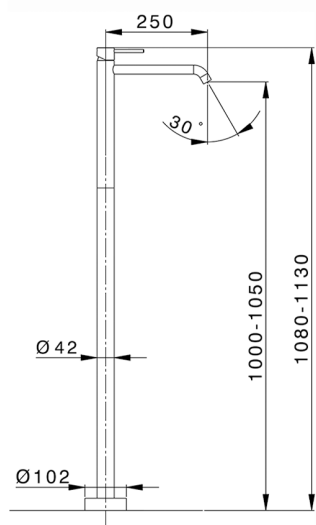

Exposed part for single basin on the floor NUOVA KIRUNA_K2014510

MODEL **K2014510**

Exposed part for single basin on the floor, without concealed part, for item ZB004510

AVAILABLE FINISHINGS

-  **21** 21 Chrome
-  **26** 26 Old Copper
-  **2F** 2F Brushed Nickel
-  **2W** 2W Brushed Gold
-  **40** 40 Matt Black
-  **4Q** 4Q Matt White

CHARACTERISTICS

Cartridge Spare Parts **ZZ99672000**

35 mm Cartridge

Installation **Concealed**

Required concealed parts **ZB004510**

EcoStop

EcoStop feature limits water flow to approximately 50% of maximum output with one point of resistance on setting. Push slightly past the middle stop only when full water output is required. This will save water up to 50%.

Exposed part for single basin on the floor NUOVA KIRUNA_K2014510

K2014510

<https://en.huberitalia.com/exposed-part-for-single-basin-on-the-floor-nuova-kiruna-k2014510>

Concealed part single lever free-standing CONCEALED_ZB004510