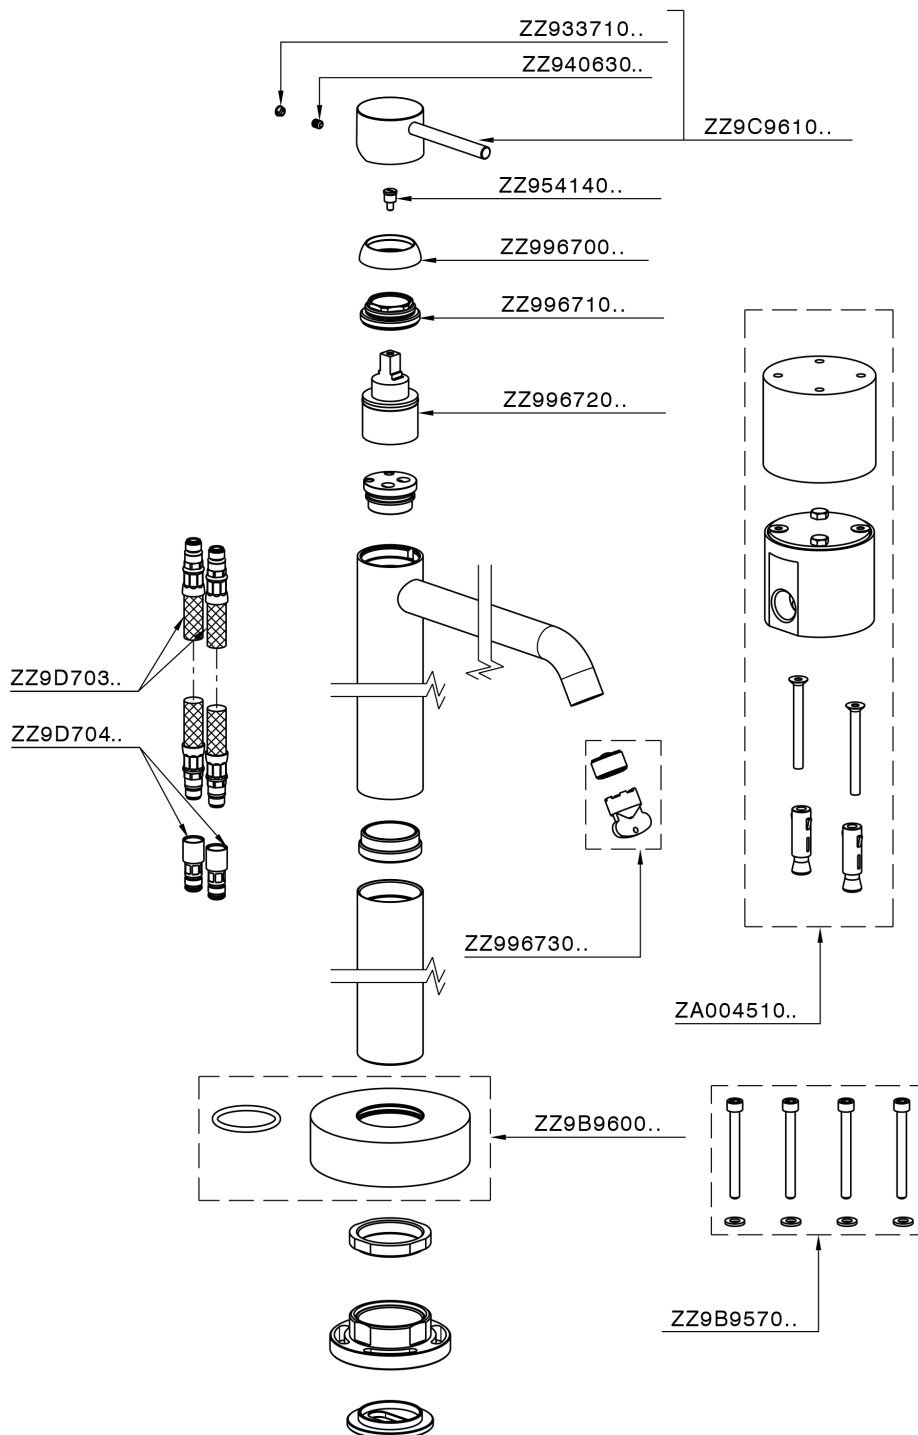

## Exposed part for single basin on the floor NUOVA KIRUNA\_K2014510

K2014510

<https://en.huberitalia.com/exposed-part-for-single-basin-on-the-floor-nuova-kiruna-k2014510>

Concealed part single lever free-standing CONCEALED\_ZB004510

ZB004510

<https://en.huberitalia.com/concealed-part-single-lever-free-standing-concealed-zb004510>

2025-01-15