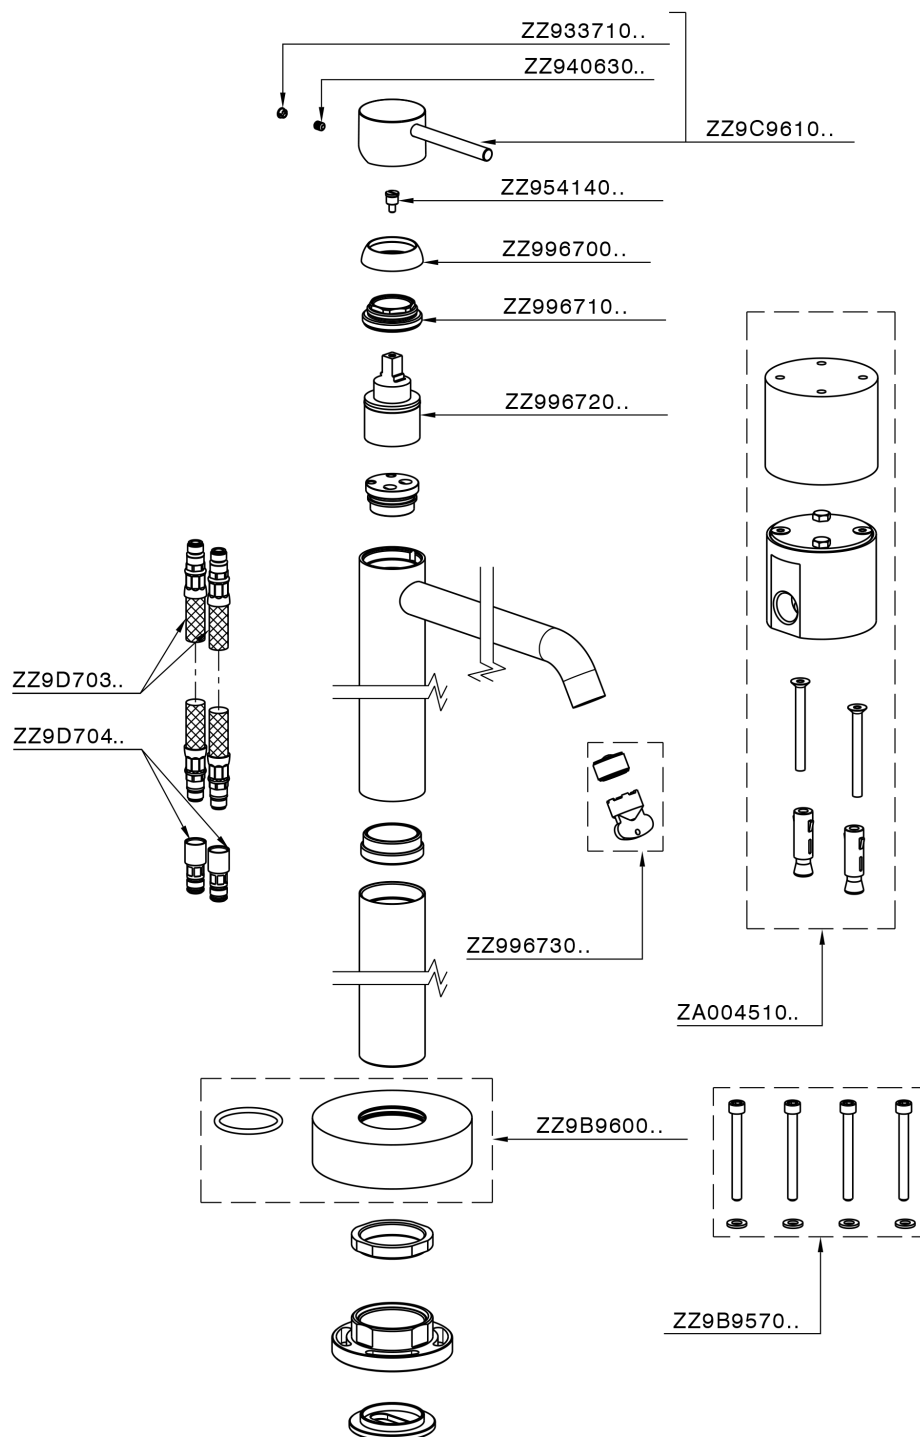

Exposed part for single basin on the floor NUOVA KIRUNA_K2014510

MODEL **K2014510**

Exposed part for single basin on the floor, without concealed part, for item ZB004510

AVAILABLE FINISHINGS

-  **21** 21 Chrome
-  **26** 26 Old Copper
-  **2F** 2F Brushed Nickel
-  **2W** 2W Brushed Gold
-  **40** 40 Matt Black
-  **4Q** 4Q Matt White

CHARACTERISTICS

Cartridge Spare Parts **ZZ99672000**

35 mm Cartridge

Installation **Concealed**

Required concealed parts **ZB004510**

EcoStop

EcoStop feature limits water flow to approximately 50% of maximum output with one point of resistance on setting. Push slightly past the middle stop only when full water output is required. This will save water up to 50%.

Exposed part for single basin on the floor NUOVA KIRUNA_K2014510

K2014510

<https://en.huberitalia.com/exposed-part-for-single-basin-on-the-floor-nuova-kiruna-k2014510>

Concealed part single lever free-standing CONCEALED_ZB004510

MODEL **ZB004510**

Floor mounted concealed part, for free-standing mixer

AVAILABLE FINISHINGS

04 04 Without finishing

CHARACTERISTICS

Installation	Concealed
Concealed	1

2025-01-15