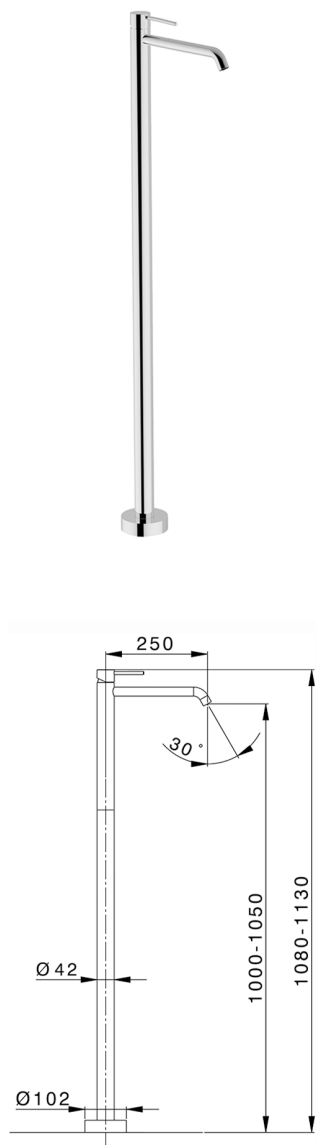

Exposed part for single basin on the floor NUOVA KIRUNA_K2014510

MODEL **K2014510**

Exposed part for single basin on the floor, without concealed part, for item ZB004510

AVAILABLE FINISHINGS

-  **21** 21 Chrome
-  **26** 26 Old Copper
-  **2F** 2F Brushed Nickel
-  **2W** 2W Brushed Gold
-  **40** 40 Matt Black
-  **4Q** 4Q Matt White

CHARACTERISTICS

Cartridge Spare Parts **ZZ99672000**

35 mm Cartridge

Installation **Concealed**

Required concealed parts **ZB004510**

EcoStop

EcoStop feature limits water flow to approximately 50% of maximum output with one point of resistance on setting. Push slightly past the middle stop only when full water output is required. This will save water up to 50%.

Exposed part for single basin on the floor NUOVA KIRUNA_K2014510

K2014510

<https://en.huberitalia.com/exposed-part-for-single-basin-on-the-floor-nuova-kiruna-k2014510>

Concealed part single lever free-standing CONCEALED_ZB004510

MODEL **ZB004510**

Floor mounted concealed part, for free-standing mixer

AVAILABLE FINISHINGS

04 04 Without finishing

CHARACTERISTICS

Installation	Concealed
Concealed	1

2025-01-15