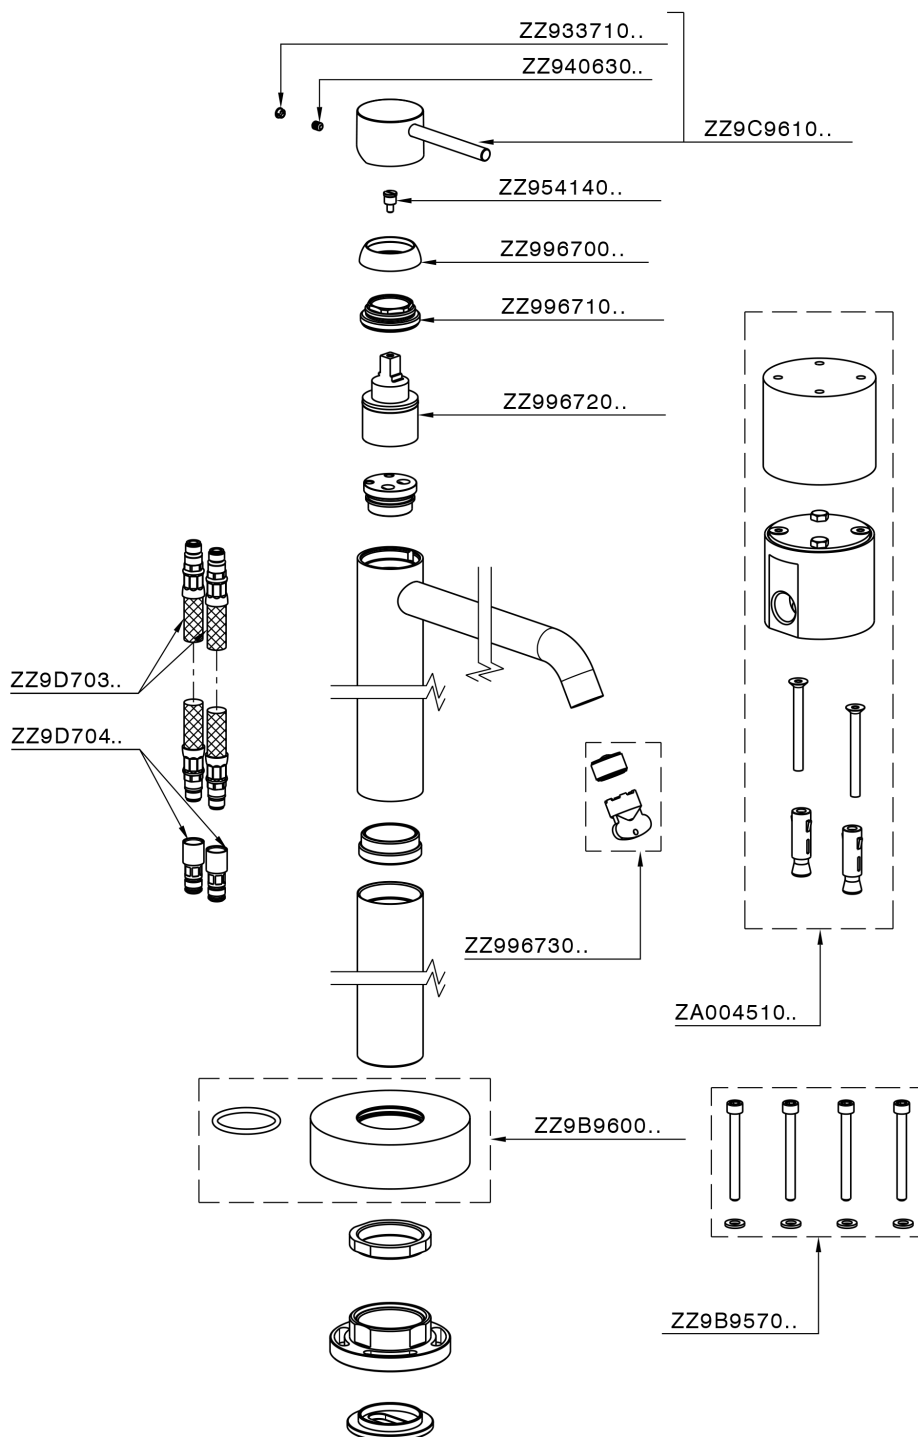

Exposed part for single basin on the floor NUOVA KIRUNA_K2014510

K2014510

<https://en.huberitalia.com/exposed-part-for-single-basin-on-the-floor-nuova-kiruna-k2014510>

Concealed part single lever free-standing CONCEALED_ZB004510

ZB004510

<https://en.huberitalia.com/concealed-part-single-lever-free-standing-concealed-zb004510>

2025-01-15