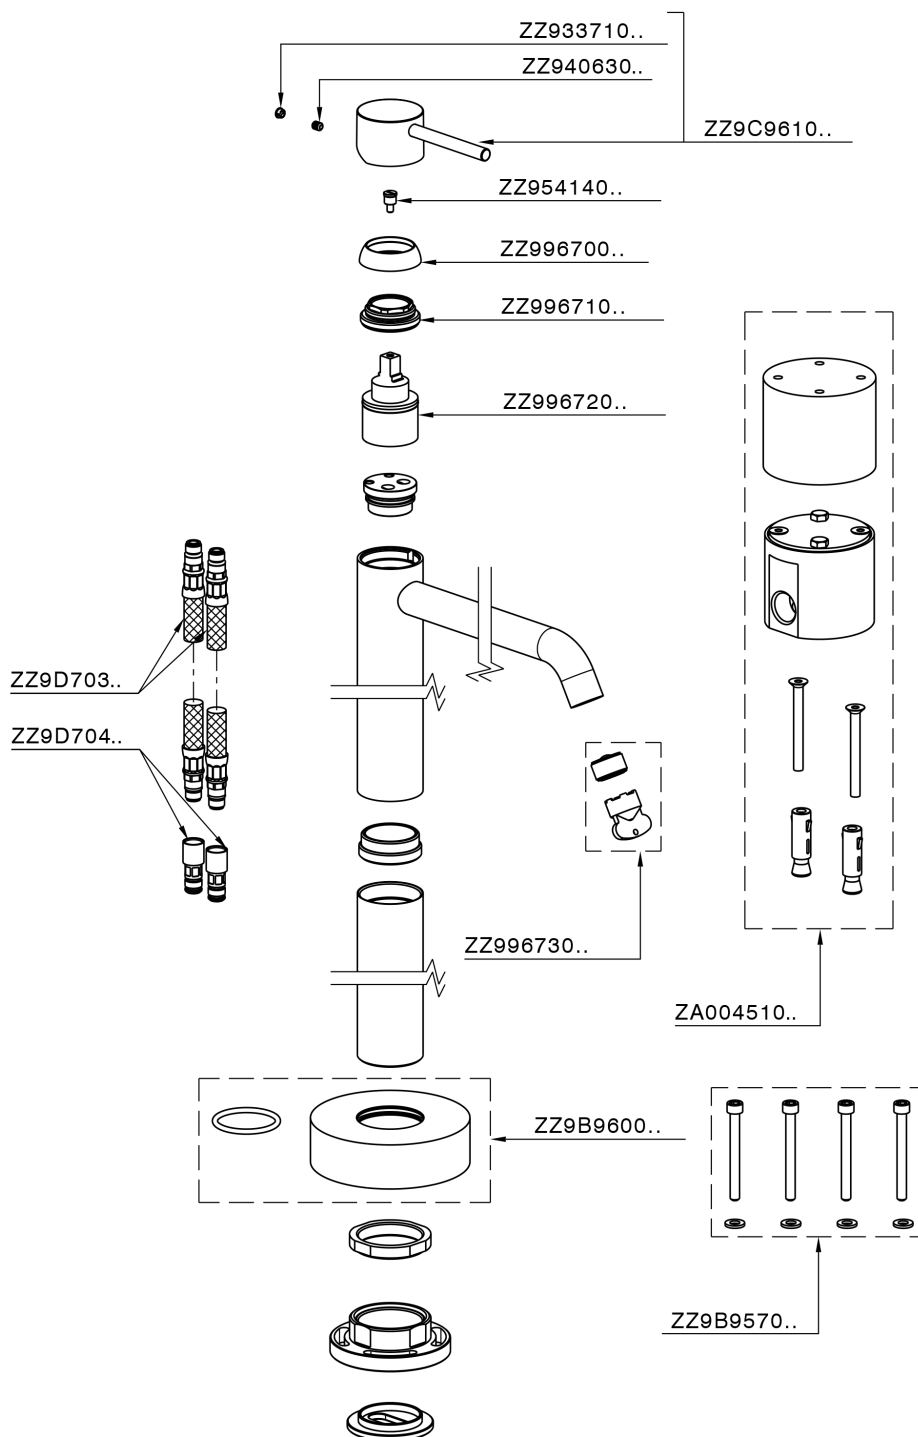

## Exposed part for single basin on the floor NUOVA KIRUNA\_K2014510

K2014510

<https://en.huberitalia.com/exposed-part-for-single-basin-on-the-floor-nuova-kiruna-k2014510>

Concealed part single lever free-standing CONCEALED\_ZB004510

ZB004510

<https://en.huberitalia.com/concealed-part-single-lever-free-standing-concealed-zb004510>

2025-01-15