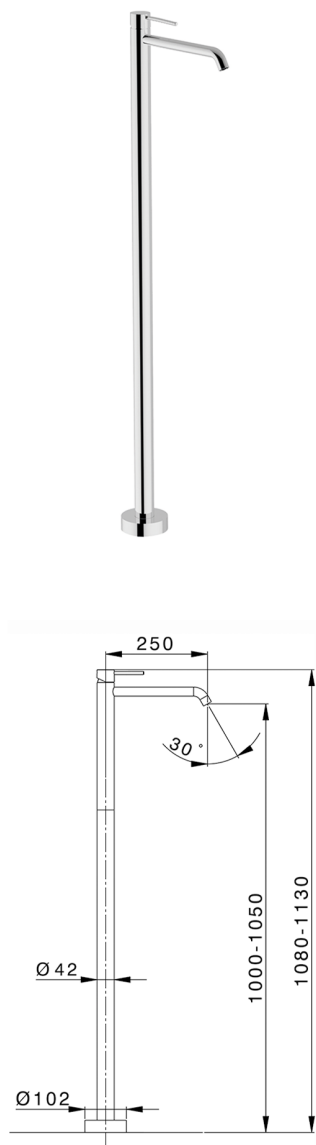

## Exposed part for single basin on the floor NUOVA KIRUNA\_K2014510

MODEL **K2014510**

Exposed part for single basin on the floor, without concealed part, for item ZB004510

### AVAILABLE FINISHINGS

-  **21** 21 Chrome
-  **26** 26 Old Copper
-  **2F** 2F Brushed Nickel
-  **2W** 2W Brushed Gold
-  **40** 40 Matt Black
-  **4Q** 4Q Matt White

### CHARACTERISTICS

Cartridge Spare Parts **ZZ99672000**

**35 mm Cartridge**

Installation **Concealed**

Required concealed parts **ZB004510**

### EcoStop

EcoStop feature limits water flow to approximately 50% of maximum output with one point of resistance on setting. Push slightly past the middle stop only when full water output is required. This will save water up to 50%.