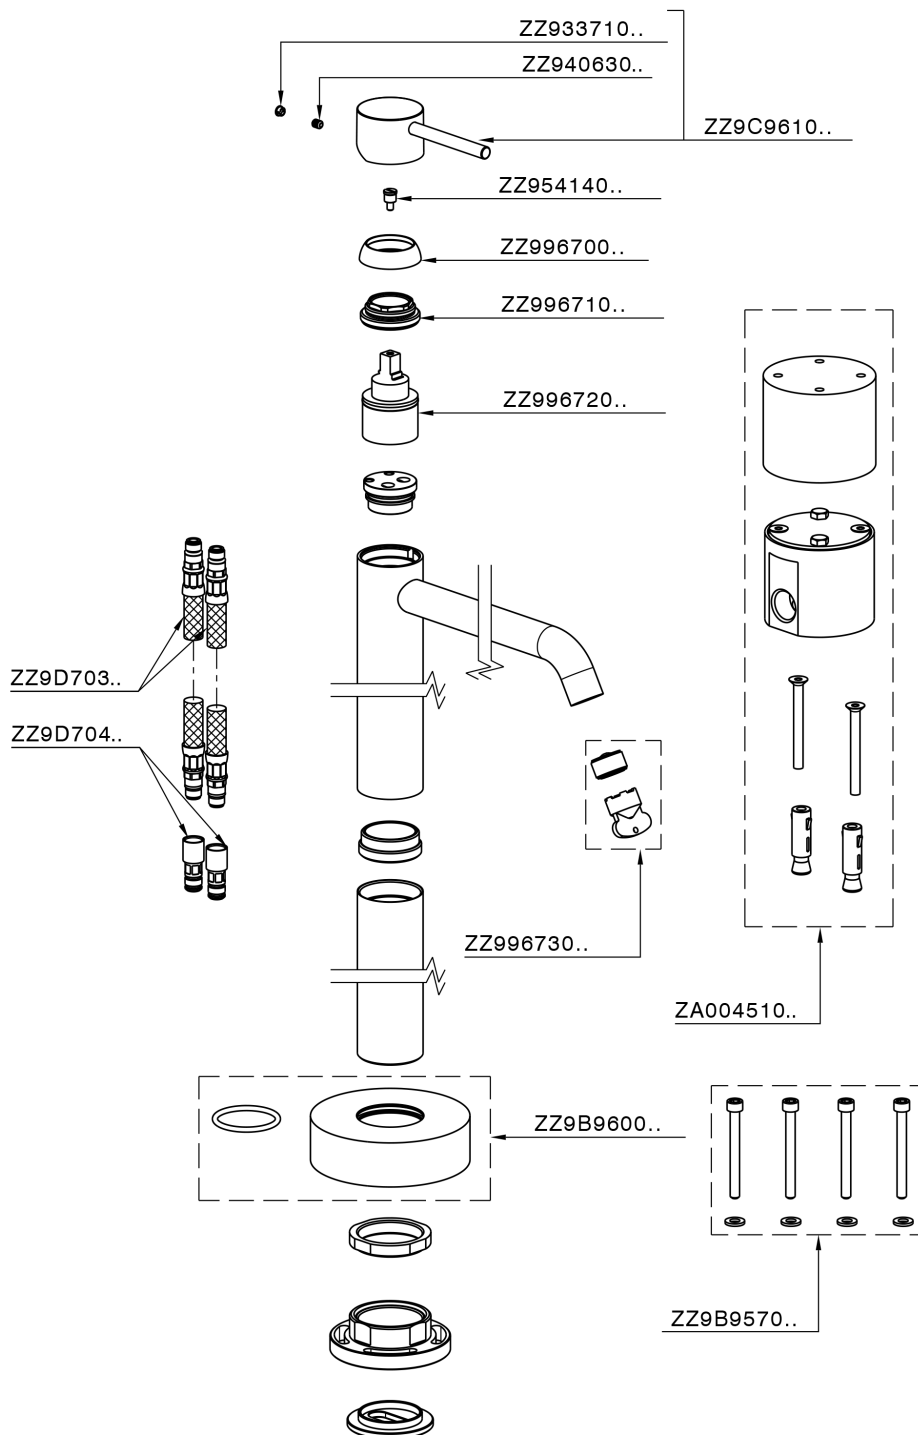

Exposed part for single basin on the floor NUOVA KIRUNA_K2014510

K2014510

<https://en.huberitalia.com/exposed-part-for-single-basin-on-the-floor-nuova-kiruna-k2014510>

Concealed part single lever free-standing CONCEALED_ZB004510

ZB004510

<https://en.huberitalia.com/concealed-part-single-lever-free-standing-concealed-zb004510>

2025-01-15