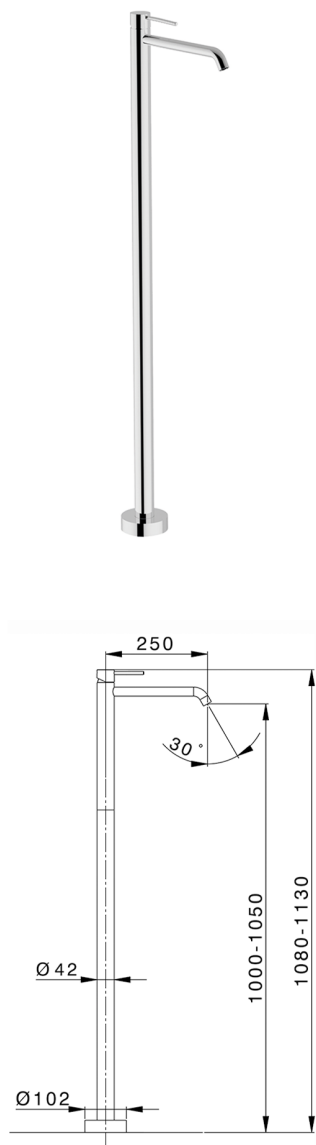

Exposed part for single basin on the floor NUOVA KIRUNA_K2014510

MODEL **K2014510**

Exposed part for single basin on the floor, without concealed part, for item ZB004510

AVAILABLE FINISHINGS

-  **21** 21 Chrome
-  **26** 26 Old Copper
-  **2F** 2F Brushed Nickel
-  **2W** 2W Brushed Gold
-  **40** 40 Matt Black
-  **4Q** 4Q Matt White

CHARACTERISTICS

Cartridge Spare Parts **ZZ99672000**

35 mm Cartridge

Installation **Concealed**

Required concealed parts **ZB004510**

EcoStop

EcoStop feature limits water flow to approximately 50% of maximum output with one point of resistance on setting. Push slightly past the middle stop only when full water output is required. This will save water up to 50%.

Exposed part for single basin on the floor NUOVA KIRUNA_K2014510

K2014510

<https://en.huberitalia.com/exposed-part-for-single-basin-on-the-floor-nuova-kiruna-k2014510>

Concealed part single lever free-standing CONCEALED_ZB004510

MODEL **ZB004510**

Floor mounted concealed part, for free-standing mixer

AVAILABLE FINISHINGS

 **04** 04 Without finishing

CHARACTERISTICS

Installation	Concealed
Concealed	1

2025-01-15