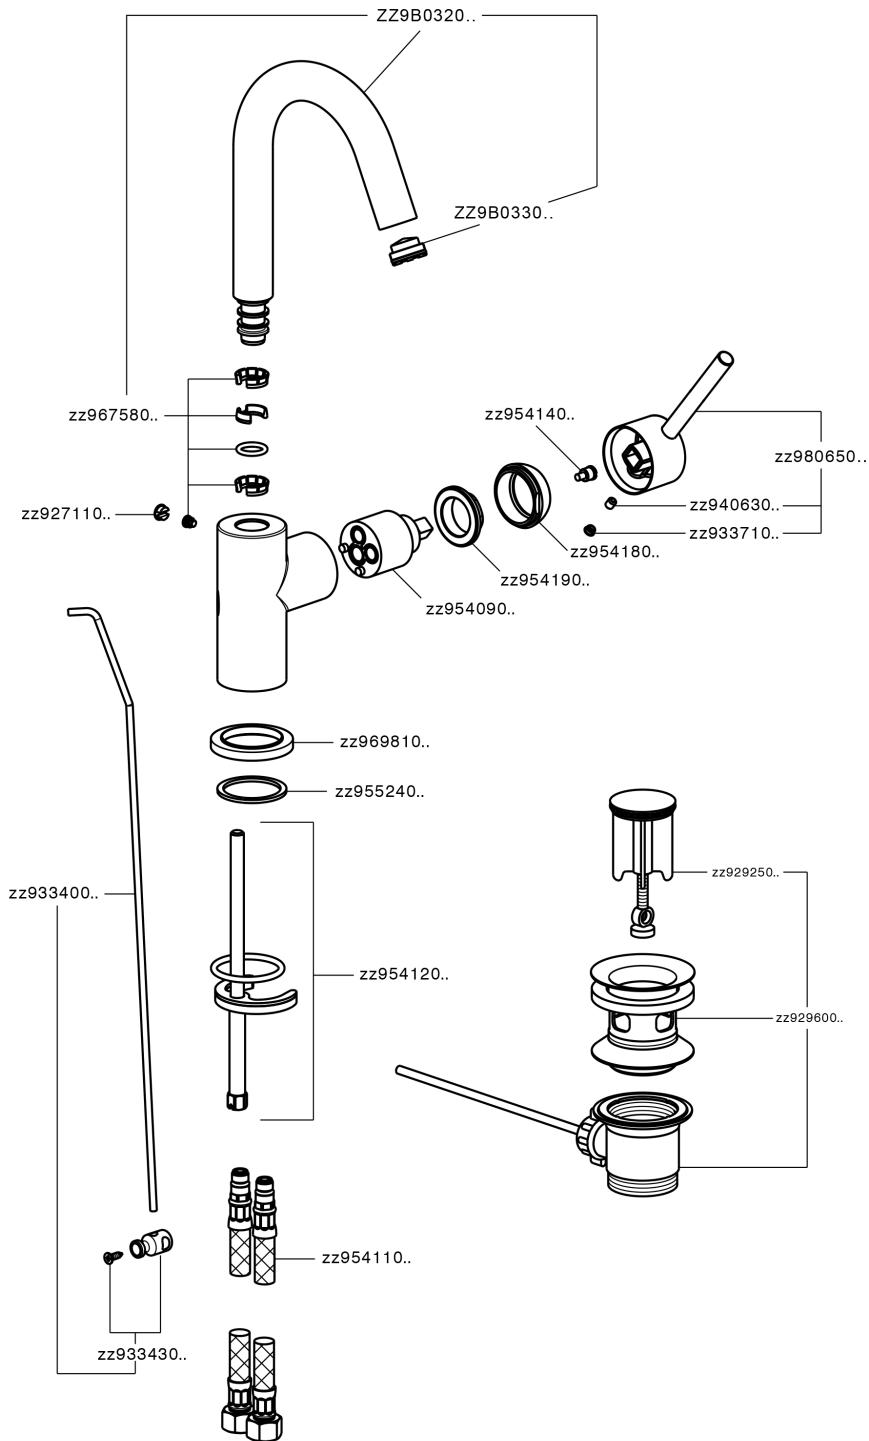

Single lever washbasin mixer EnergySave NUOVA KIRUNA_K2000475

K2000475

<https://en.huberitalia.com/single-lever-washbasin-mixer-energysave-nuova-kiruna-k2000475>

2024-12-19