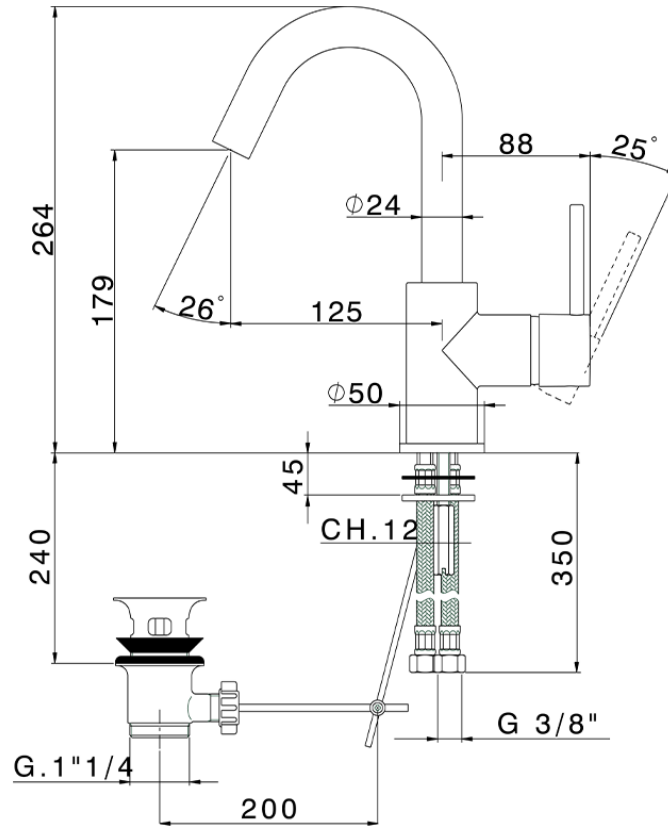

Single lever washbasin mixer EnergySave NUOVA KIRUNA\_K2000475

K2000475

<https://en.huberitalia.com/single-lever-washbasin-mixer-energysave-nuova-kiruna-k2000475>

2024-12-18