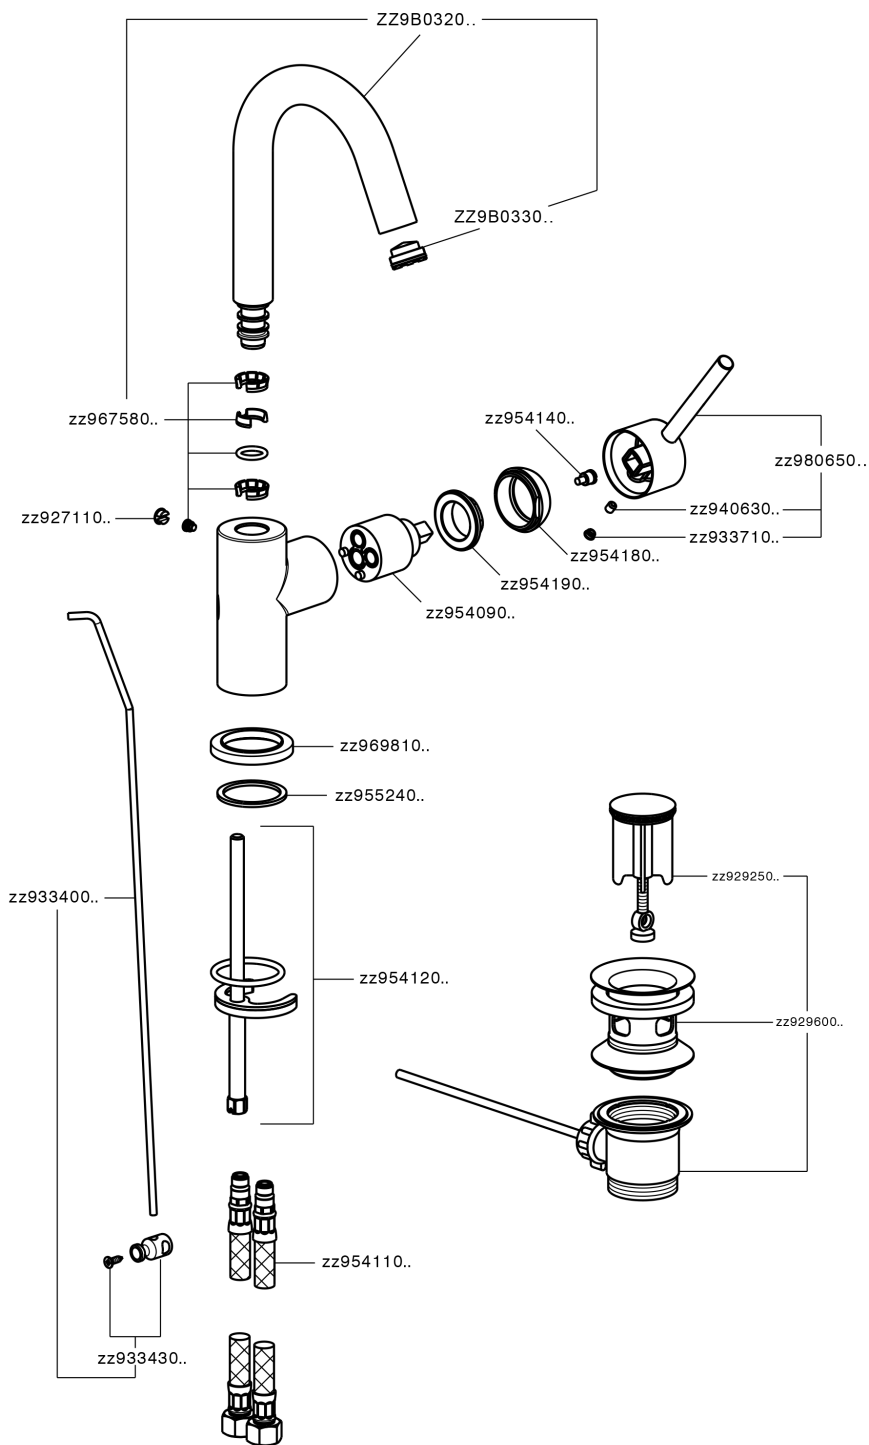

Single lever washbasin mixer EnergySave NUOVA KIRUNA_K2000475

K2000475

<https://en.huberitalia.com/single-lever-washbasin-mixer-energysave-nuova-kiruna-k2000475>

2024-12-18