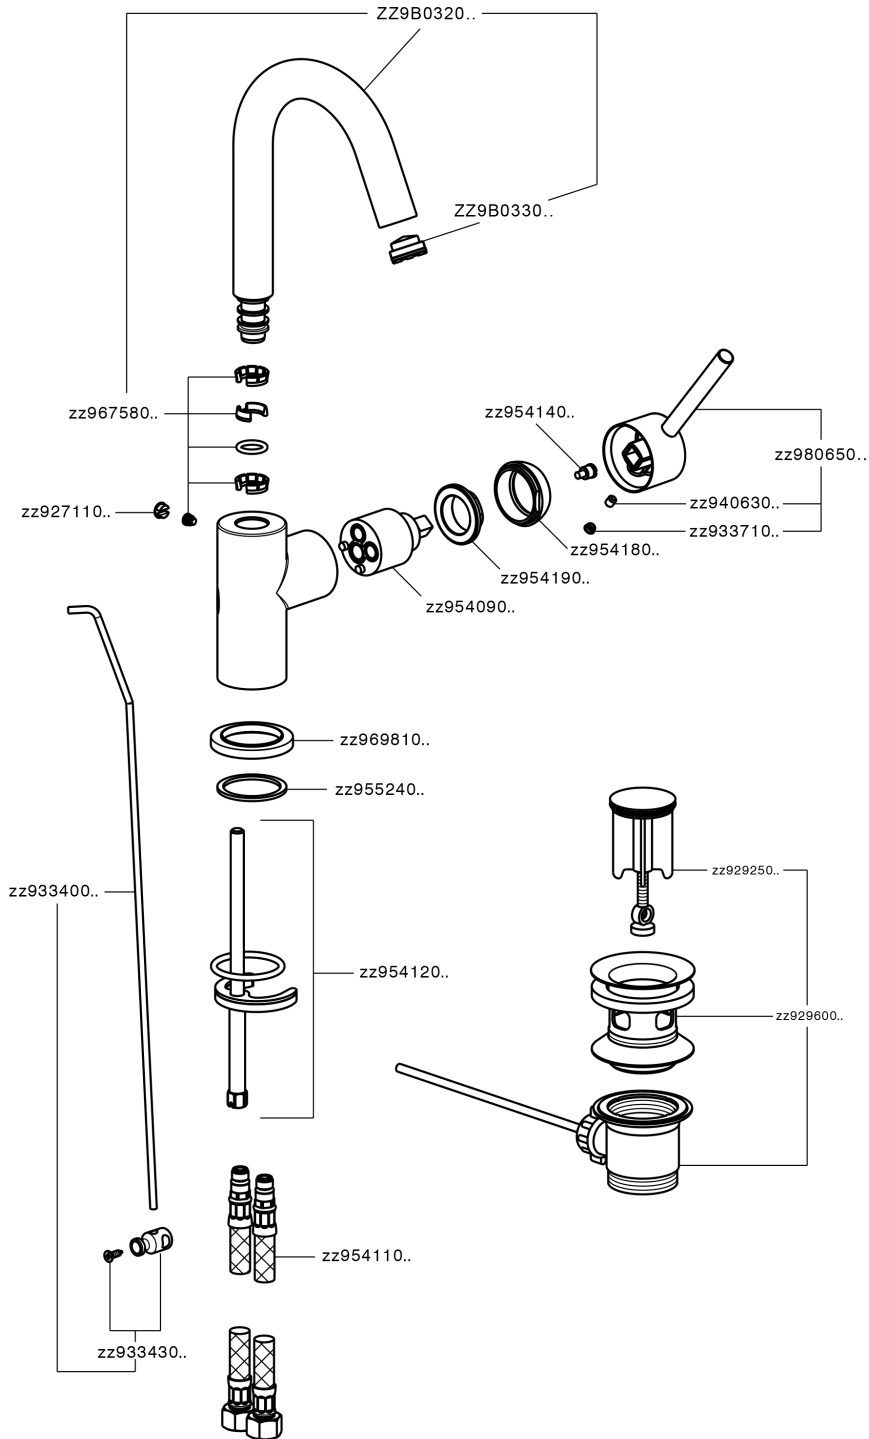

Single lever washbasin mixer EnergySave NUOVA KIRUNA_K2000475

K2000475

<https://en.huberitalia.com/single-lever-washbasin-mixer-energysave-nuova-kiruna-k2000475>

2024-12-19