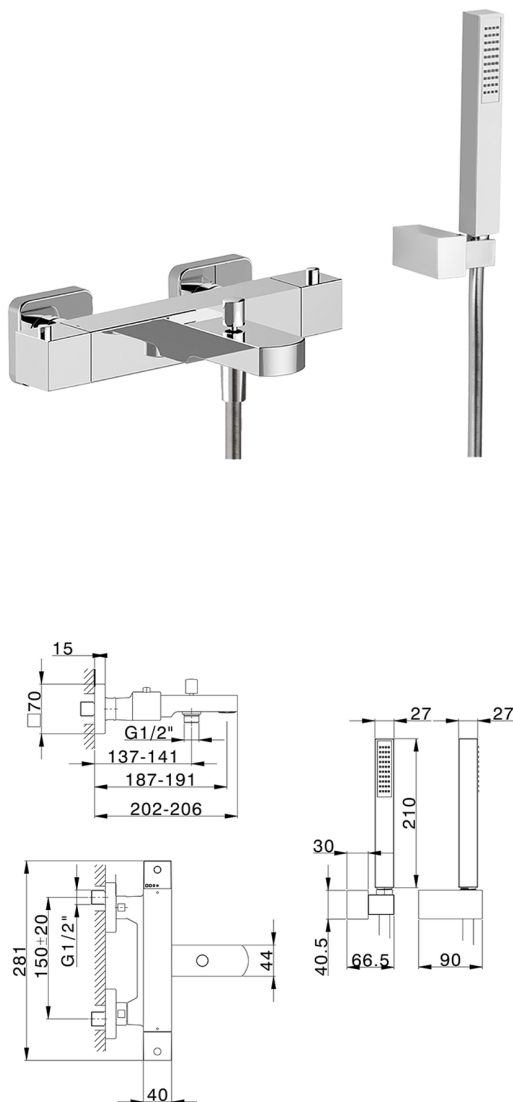

Thermostatic bath mixer, with shower set NUOVA EGO_NED27010

MODEL **NED27010**

Thermostatic bath mixer, with shower set, wall mounted swivel handshower barcket, ABS 27x27mm one spray minimalist square handshower, 150 cm smooth SILVERFLEX Flexible Hose

AVAILABLE FINISHINGS

-  **21** 21 Chrome
-  **2F** 2F Brushed Nickel
-  **40** 40 Matt Black
-  **4Q** 4Q Matt White

CHARACTERISTICS

Cartridge Spare Parts **22.04A.AR - ZZ97279004**

Argo 2 (long filter) Thermostatic Valve

SafeTouch

The Huber SafeTouch system maintains the mixer body cool to the touch during operation.

Thermostatic

The Huber thermostatic is your personal water manager, helping you to handle, control and save water and energy.