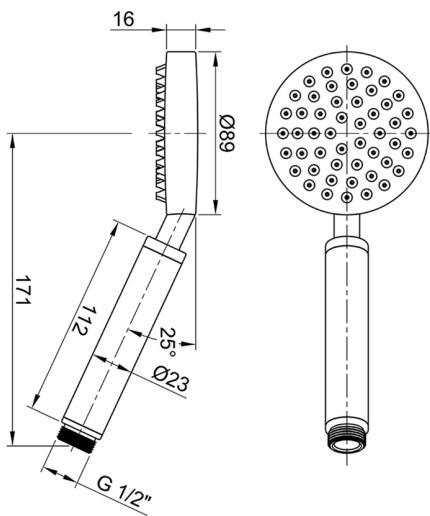

Handshower SHOWER_SS014510

MODEL **SS014510**

Handshower, 89 mm ABS one spray, INOX AISI 304

AVAILABLE FINISHINGS

D1 D1 Brushed Inox

CHARACTERISTICS

2026-04-28