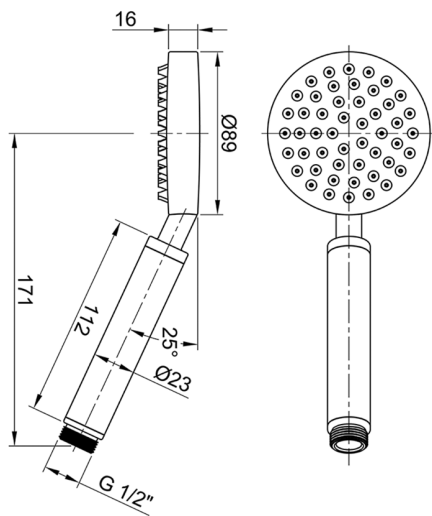

## Handshower SHOWER\_SS014510

MODEL **SS014510**

Handshower, 89 mm ABS one spray, INOX AISI 304

AVAILABLE FINISHINGS

**D1** D1 Brushed Inox

CHARACTERISTICS

2026-06-30