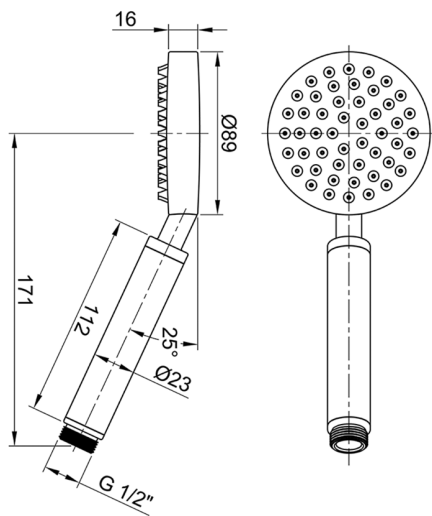

Handshower SHOWER_SS014510

MODEL **SS014510**

Handshower, 89 mm ABS one spray, INOX AISI 304

AVAILABLE FINISHINGS

D1 D1 Brushed Inox

CHARACTERISTICS

2026-04-08