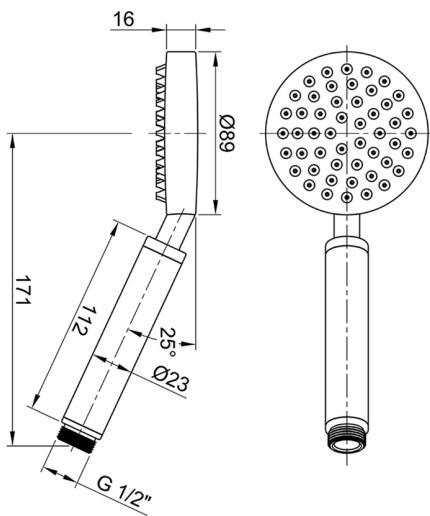

Handshower SHOWER_SS014510

MODEL **SS014510**

Handshower, 89 mm ABS one spray, INOX AISI 304

AVAILABLE FINISHINGS

D1 D1 Brushed Inox

CHARACTERISTICS

2026-06-08