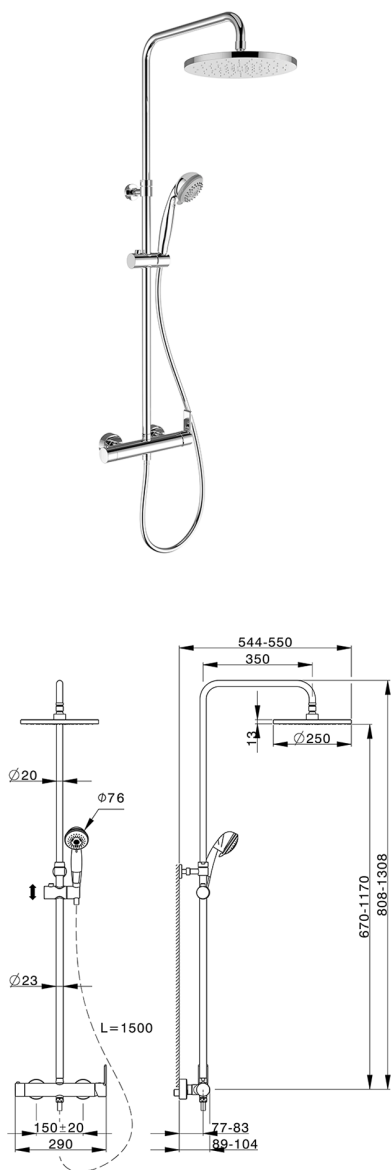

2-function single lever shower set

MODEL **ZR004020**

2-function single lever shower set, 2-outlet diverter, adjustable riser column, sliding handshower bracket, Teti ABS 3 sprays handshower, 250 mm ABS round showerhead 14mm thick, PVC 150 cm. Flexible hose

AVAILABLE FINISHINGS

21 21 Chrome

CHARACTERISTICS

Cartridge Spare Parts **ZZ95435000**

35 mm Cartridge

2026-06-26