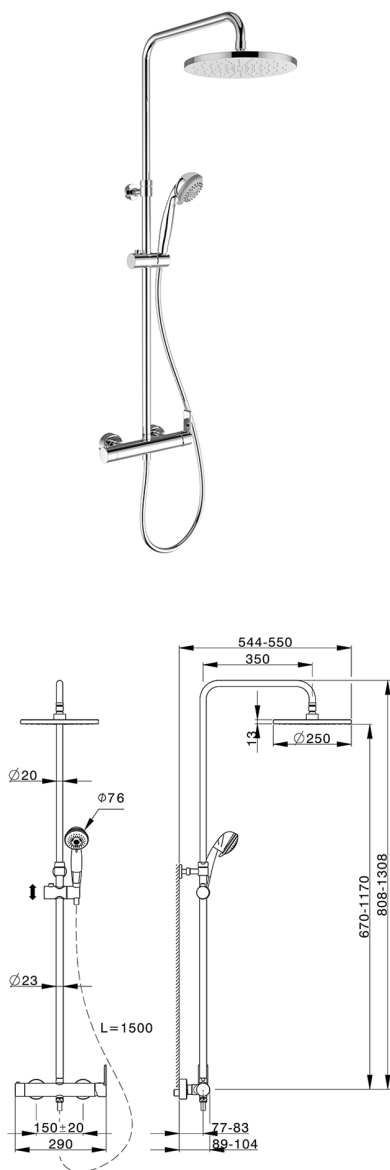

## 2-function single lever shower set

MODEL **ZR004020**

2-function single lever shower set, 2-outlet diverter, adjustable riser column, sliding handshower bracket, Teti ABS 3 sprays handshower, 250 mm ABS round showerhead 14mm thick, PVC 150 cm. Flexible hose

AVAILABLE FINISHINGS

**21** 21 Chrome

CHARACTERISTICS

Cartridge Spare Parts **ZZ95435000**

**35 mm Cartridge**

2026-04-05