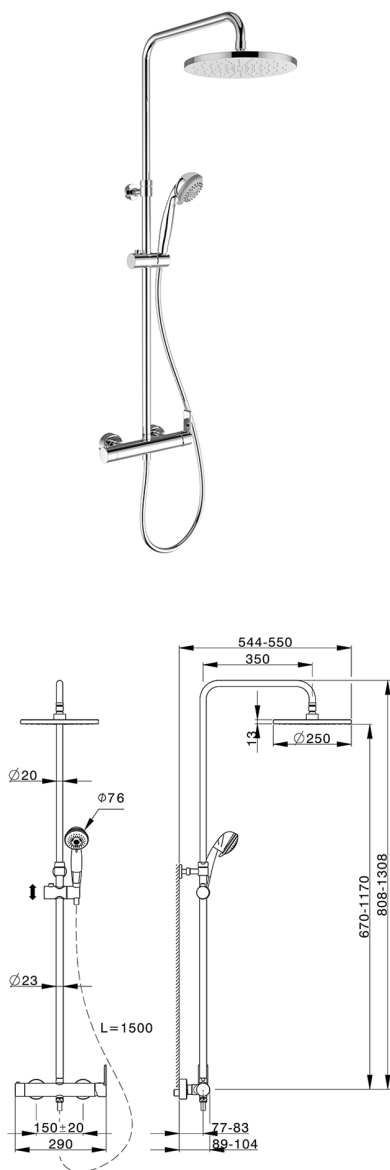

2-function single lever shower set

MODEL **ZR004020**

2-function single lever shower set, 2-outlet diverter, adjustable riser column, sliding handshower bracket, Teti ABS 3 sprays handshower, 250 mm ABS round showerhead 14mm thick, PVC 150 cm. Flexible hose

AVAILABLE FINISHINGS

21 21 Chrome

CHARACTERISTICS

Cartridge Spare Parts **ZZ95435000**

35 mm Cartridge

2026-05-26