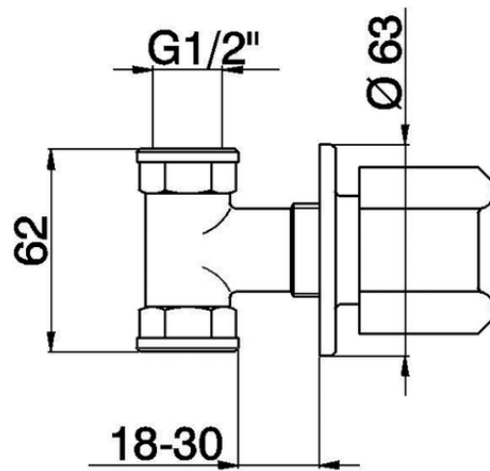

Concealed stop valve EVA_EV000300

EV000300

<https://en.huberitalia.com/concealed-stop-valve-eva-ev000300>

2025-01-05