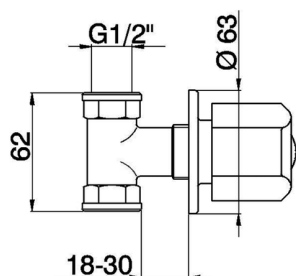

Concealed stop valve EVA_EV000300

MODEL **EV000300**

Concealed stop valve, 1/2" F outlet, without handle

AVAILABLE FINISHINGS

CHARACTERISTICS

Installation **Concealed**

2025-01-05