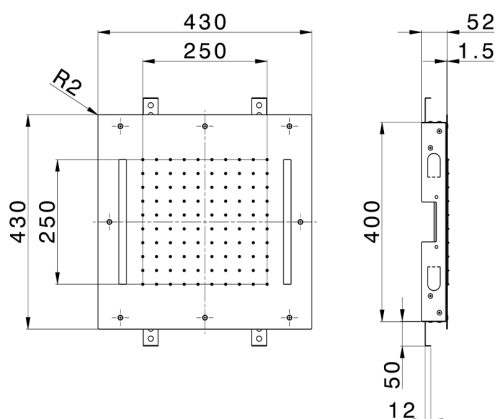

430x430 mm Chromotherapy Ceiling showerhead ZEN_ZS1C0050

MODEL **ZS1C0050**

430x430 mm Chromotherapy Ceiling showerhead, rain, chromotherapy functions, with remote control included, Stainless Steel AISI 304

AVAILABLE FINISHINGS

- **40** 40 Matt Black
- **4Q** 4Q Matt White
- **5G** 5G Rose Gold
- **D1** D1 Brushed Inox
- **D2** D2 Polished Inox

CHARACTERISTICS

2024-11-15