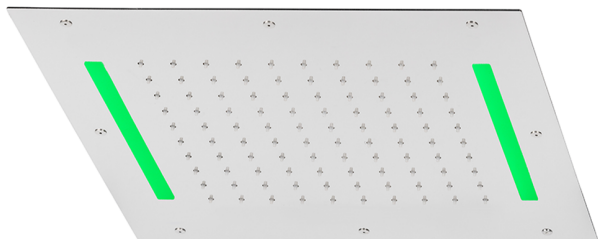

430x430 mm Chromotherapy Ceiling showerhead ZEN_ZS1C0050

MODEL **ZS1C0050**

430x430 mm Chromotherapy Ceiling showerhead, rain, chromotherapy functions, with remote control included, Stainless Steel AISI 304

AVAILABLE FINISHINGS

-  **40** 40 Matt Black
-  **4Q** 4Q Matt White
-  **5G** 5G Rose Gold
-  **D1** D1 Brushed Inox
-  **D2** D2 Polished Inox

CHARACTERISTICS

2024-11-15