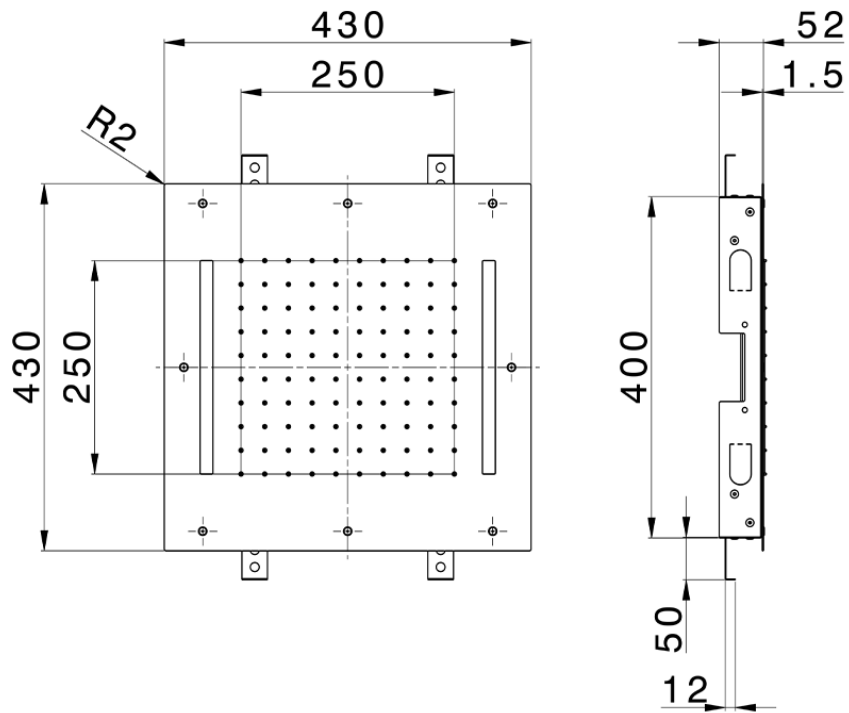

## 430x430 mm Chromotherapy Ceiling showerhead ZEN\_ZS1C0050

ZS1C0050

<https://en.huberitalia.com/430x430-mm-chromotherapy-ceiling-showerhead-zen-zs1c0050>

2024-11-15