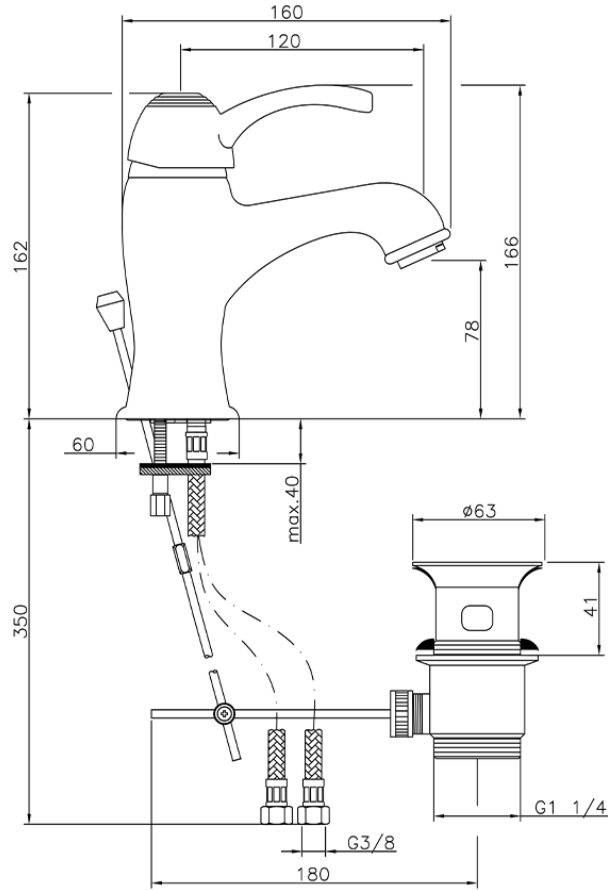

Single lever washbasin mixer VICTORIAN_VM000510

VM000510

<https://en.huberitalia.com/single-lever-washbasin-mixer-victorian-vm000510>

2026-05-02