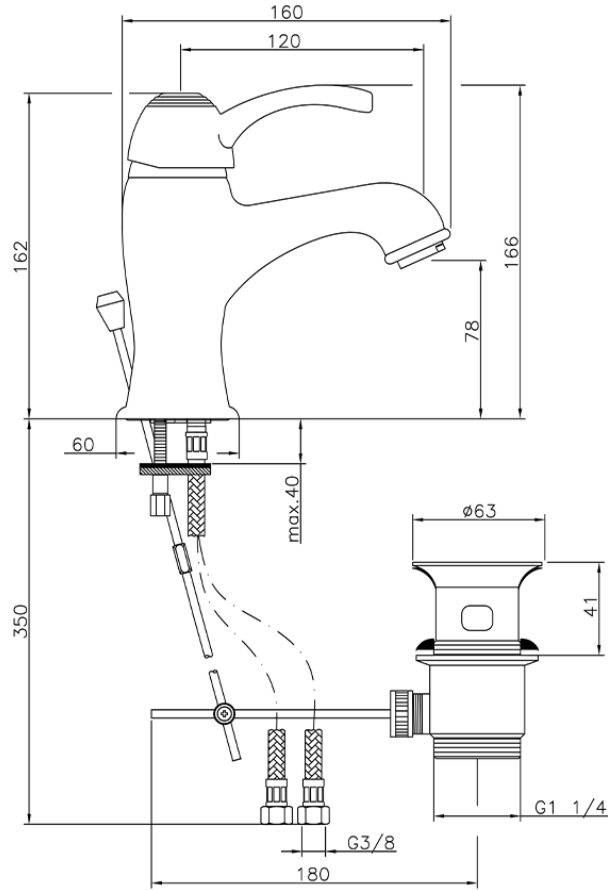

Single lever washbasin mixer VICTORIAN_VM000510

VM000510

<https://en.huberitalia.com/single-lever-washbasin-mixer-victorian-vm000510>

2026-04-06