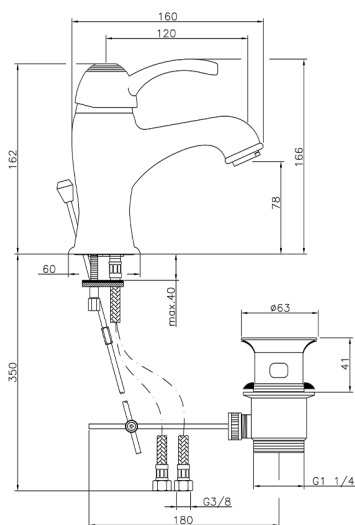

Single lever washbasin mixer VICTORIAN_VM000510

MODEL **VM000510**

Single lever washbasin mixer, with 1"1/4 automatic pop up waste, G.3/8" stainless steel flexible hoses

AVAILABLE FINISHINGS

-  **21** 21 Chrome
-  **27** 27 Old Bronze
-  **2A** 2A Satin Brushed Nickel
-  **2G** 2G Antique Gold
-  **2W** 2W Brushed Gold

CHARACTERISTICS

Cartridge Spare Parts **ZZ95273000**

40 mm Cartridge

2026-05-02