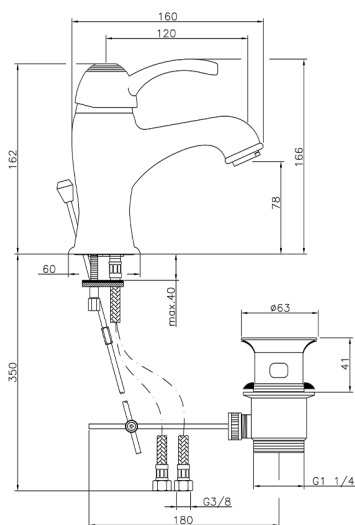

## Single lever washbasin mixer VICTORIAN\_VM000510

MODEL **VM000510**

Single lever washbasin mixer, with 1"1/4 automatic pop up waste, G.3/8" stainless steel flexible hoses

### CHARACTERISTICS

Cartridge Spare Parts **ZZ95273000**

**40 mm Cartridge**

2026-04-06