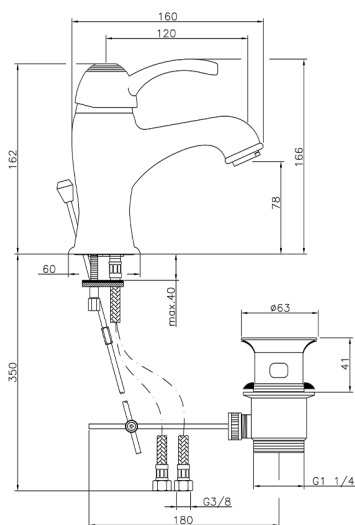

Single lever washbasin mixer VICTORIAN_VM000510

MODEL **VM000510**

Single lever washbasin mixer, with 1"1/4 automatic pop up waste, G.3/8" stainless steel flexible hoses

AVAILABLE FINISHINGS

-  **21** 21 Chrome
-  **27** 27 Old Bronze
-  **2A** 2A Satin Brushed Nickel
-  **2G** 2G Antique Gold
-  **2W** 2W Brushed Gold

CHARACTERISTICS

Cartridge Spare Parts **ZZ95273000**

40 mm Cartridge

2026-06-06