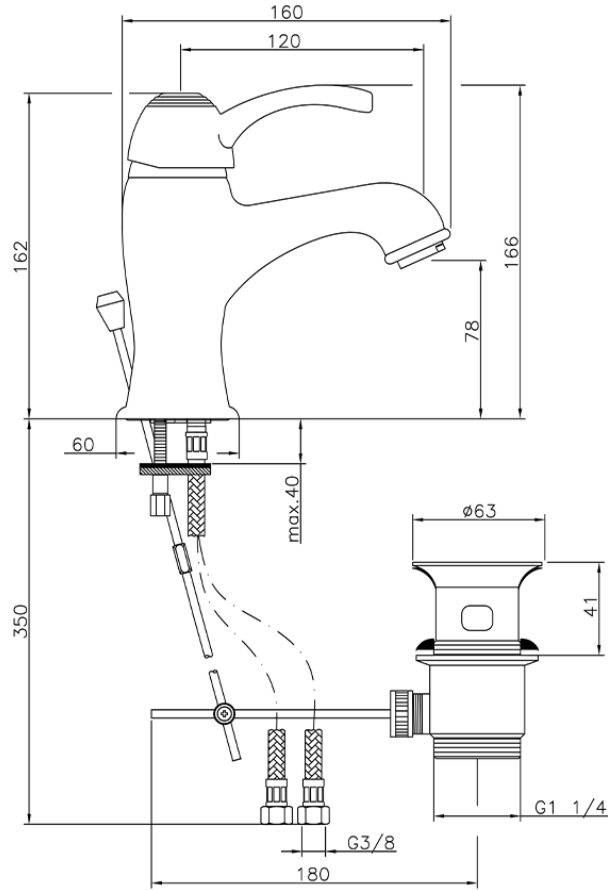

Single lever washbasin mixer VICTORIAN\_VM000510

VM000510

<https://en.huberitalia.com/single-lever-washbasin-mixer-victorian-vm000510>

2026-06-05