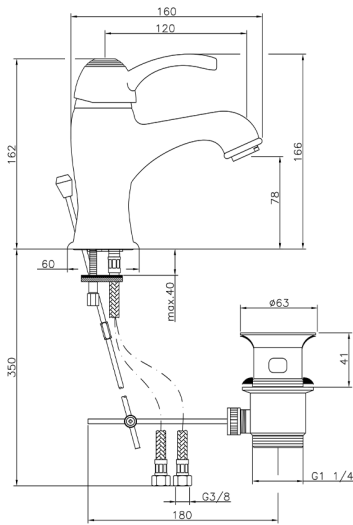

Single lever washbasin mixer VICTORIAN_VM000510

MODEL **VM000510**

Single lever washbasin mixer, with 1"1/4 automatic pop up waste, G.3/8" stainless steel flexible hoses

AVAILABLE FINISHINGS

-  **21** 21 Chrome
-  **27** 27 Old Bronze
-  **2A** 2A Satin Brushed Nickel
-  **2G** 2G Antique Gold
-  **2W** 2W Brushed Gold

CHARACTERISTICS

Cartridge Spare Parts **ZZ95273000**

40 mm Cartridge

2026-06-05