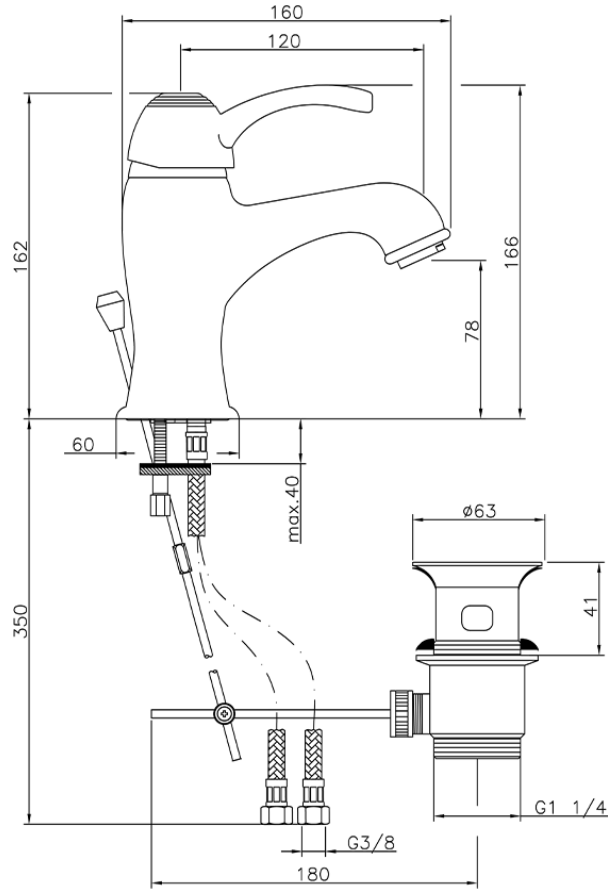

Single lever washbasin mixer VICTORIAN_VM000510

VM000510

<https://en.huberitalia.com/single-lever-washbasin-mixer-victorian-vm000510>

2026-06-13