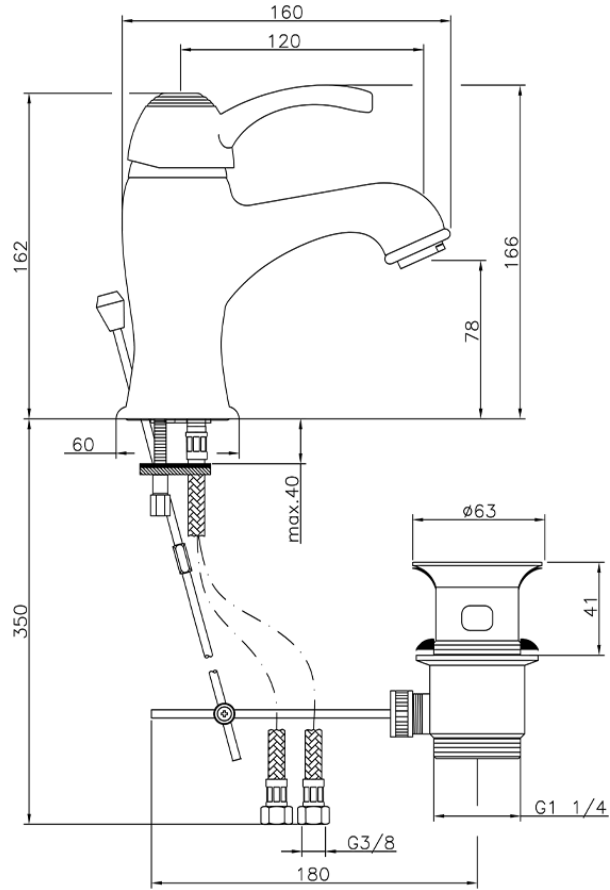

Single lever washbasin mixer VICTORIAN_VM000510

VM000510

<https://en.huberitalia.com/single-lever-washbasin-mixer-victorian-vm000510>

2026-06-06