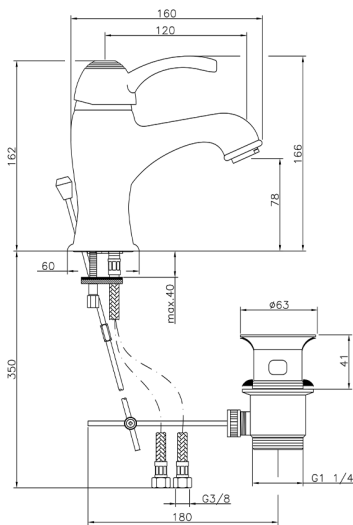

Single lever washbasin mixer VICTORIAN_VM000510

MODEL **VM000510**

Single lever washbasin mixer, with 1"1/4 automatic pop up waste, G.3/8" stainless steel flexible hoses

AVAILABLE FINISHINGS

-  **21** 21 Chrome
-  **27** 27 Old Bronze
-  **2A** 2A Satin Brushed Nickel
-  **2G** 2G Antique Gold
-  **2W** 2W Brushed Gold

CHARACTERISTICS

Cartridge Spare Parts **ZZ95273000**

40 mm Cartridge

2026-04-06