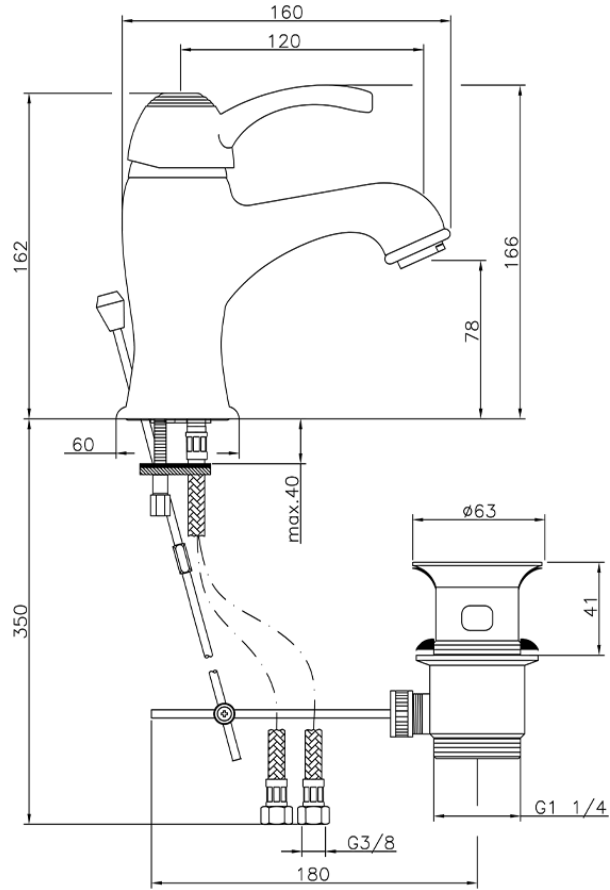

Single lever washbasin mixer VICTORIAN_VM000510

VM000510

<https://en.huberitalia.com/single-lever-washbasin-mixer-victorian-vm000510>

2026-04-06