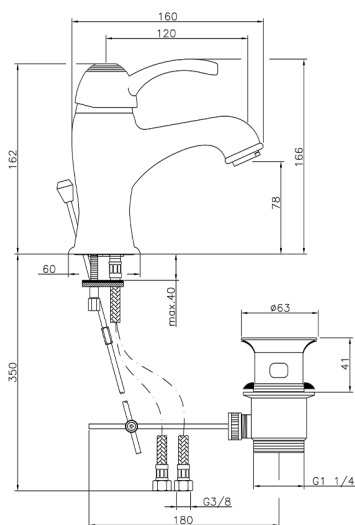

## Single lever washbasin mixer VICTORIAN\_VM000510

MODEL **VM000510**

Single lever washbasin mixer, with 1"1/4 automatic pop up waste, G.3/8" stainless steel flexible hoses

### CHARACTERISTICS

Cartridge Spare Parts **ZZ95273000**

**40 mm Cartridge**

2026-05-02