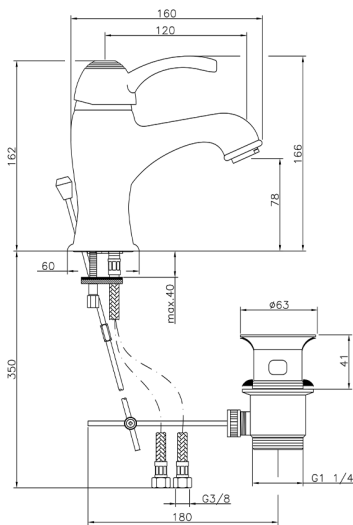

Single lever washbasin mixer VICTORIAN_VM000510

MODEL **VM000510**

Single lever washbasin mixer, with 1"1/4 automatic pop up waste, G.3/8" stainless steel flexible hoses

AVAILABLE FINISHINGS

-  **21** 21 Chrome
-  **27** 27 Old Bronze
-  **2A** 2A Satin Brushed Nickel
-  **2G** 2G Antique Gold
-  **2W** 2W Brushed Gold

CHARACTERISTICS

Cartridge Spare Parts **ZZ95273000**

40 mm Cartridge

2026-04-08