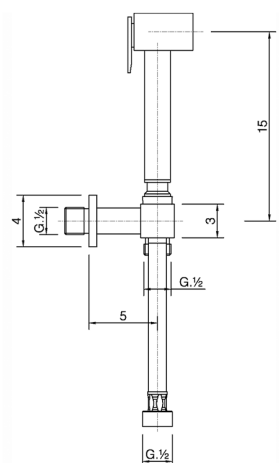

Hygienic Spray

Shut-off Hand shower, for sanitary cleaning.

2026-05-30