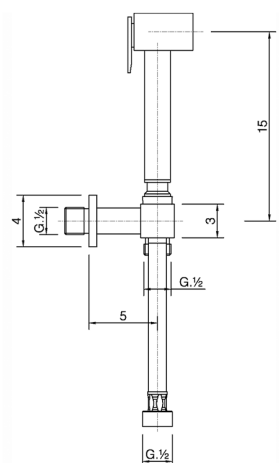

Hygienic Spray

Shut-off Hand shower, for sanitary cleaning.

2026-06-26