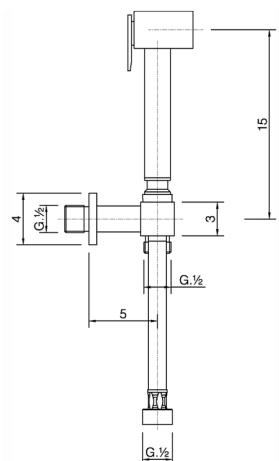

Hygienic Spray

Shut-off Hand shower, for sanitary cleaning.

2026-04-06