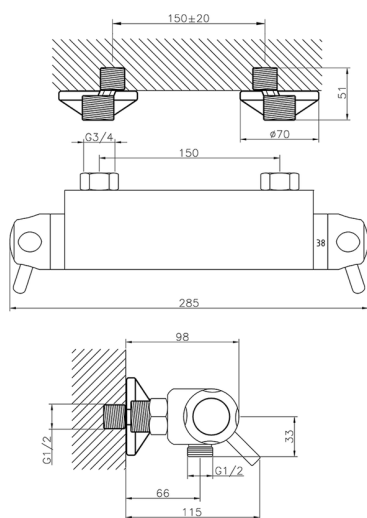

Thermostatic

The Huber thermostatic is your personal water manager, helping you to handle, control and save water and energy.

2024-12-18