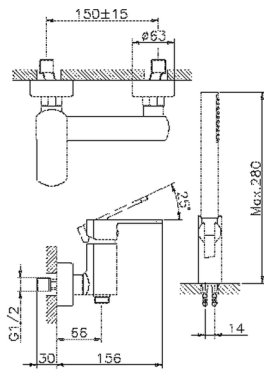

## Single lever shower mixer, with shower set DADO\_DD000450

MODEL **DD000450**

Single lever shower mixer, with shower set, wall mounted adjustable handshower bracket, D.26 mm ABS minimalistic one spray handshower, 150 cm SUPREME Flexible Hose

### CHARACTERISTICS

Cartridge Spare Parts **ZZ96799000**

**35 mm Cartridge**

2025-01-11