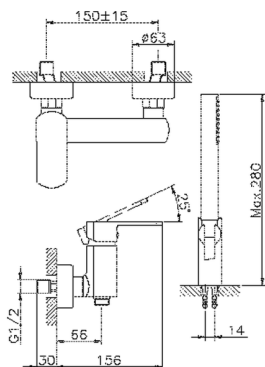

Single lever shower mixer, with shower set DADO_DD000450

MODEL **DD000450**

Single lever shower mixer, with shower set, wall mounted adjustable handshower bracket, D.26 mm ABS minimalistic one spray handshower, 150 cm SUPREME Flexible Hose

AVAILABLE FINISHINGS

-  **21** 21 Chrome
-  **2B** 2B Polished Nickel
-  **2F** 2F Brushed Nickel
-  **40** 40 Matt Black
-  **4Q** 4Q Matt White

CHARACTERISTICS

Cartridge Spare Parts **ZZ96799000**

35 mm Cartridge