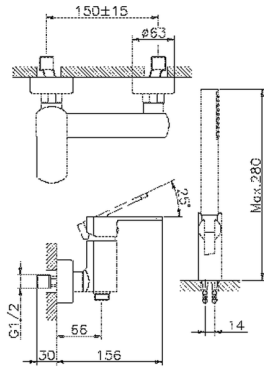

Single lever shower mixer, with shower set DADO_DD000450

MODEL **DD000450**

Single lever shower mixer, with shower set, wall mounted adjustable handshower bracket, D.26 mm ABS minimalistic one spray handshower, 150 cm SUPREME Flexible Hose

AVAILABLE FINISHINGS

-  **21** 21 Chrome
-  **2B** 2B Polished Nickel
-  **2F** 2F Brushed Nickel
-  **40** 40 Matt Black
-  **4Q** 4Q Matt White

CHARACTERISTICS

Cartridge Spare Parts **ZZ96799000**

35 mm Cartridge