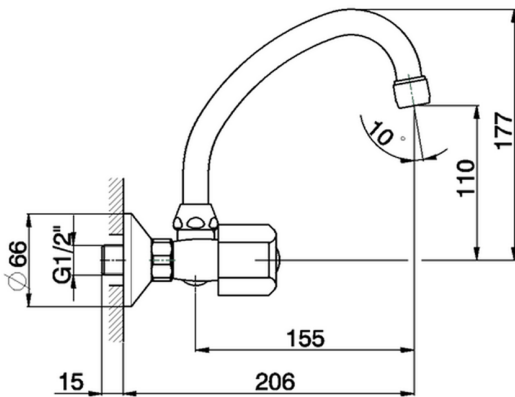

## Exposed sink mixer EVA\_EV000430

MODEL **EV000430**

Exposed sink mixer, swivel spout, without handles

AVAILABLE FINISHINGS

CHARACTERISTICS

2024-12-22