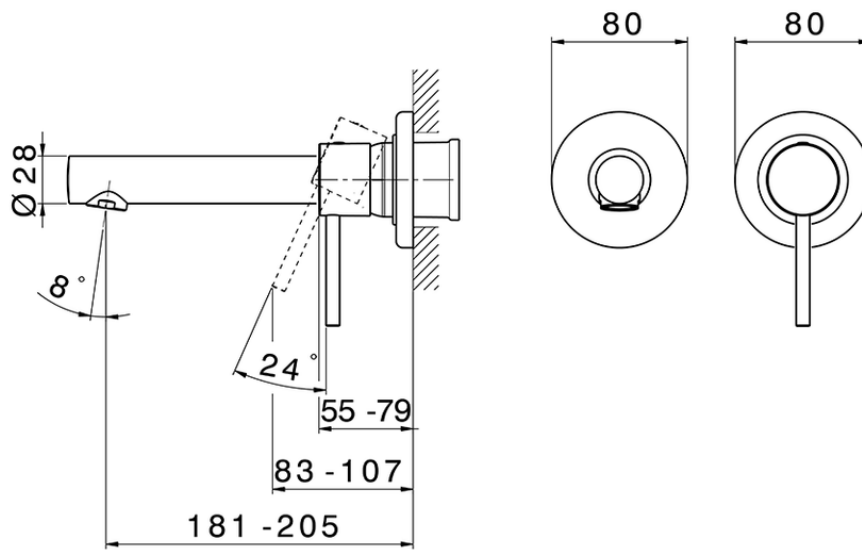

Exposed part for single lever washbasin valve TRATTO EVO_TV005511

TV005511

<https://en.huberitalia.com/exposed-part-for-single-lever-washbasin-valve-tratto-evo-tv005511>

Piastra/Plate/Plaque/Platte/Placa

2-3mm: XX 56-76

10mm: XX 48-68