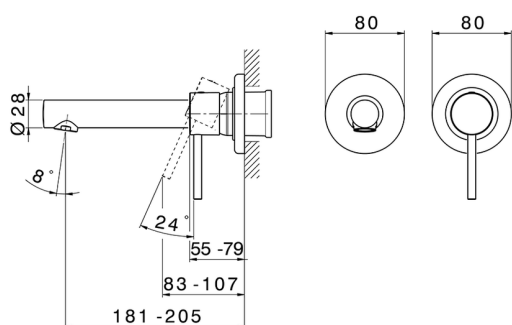

Exposed part for single lever washbasin valve TRATTO EVO_TV005511

MODEL **TV005511**

Exposed part for single lever washbasin valve, without concealed part, spout L.200 mm, for item Easy-Box ZB002450 and art. ZB025510

AVAILABLE FINISHINGS

CHARACTERISTICS

Installation **Concealed**

Required concealed parts **ZB002450**

Concealed single lever washbasin mixer Easy-Box CONCEALED_ZB002450

MODEL **ZB002450**

Concealed single lever washbasin mixer
Easy-Box, with protection guard box, without trim kit

AVAILABLE FINISHINGS

CHARACTERISTICS

Concealed **1**
Cartridge Spare Parts **ZZ95409000**
35 mm Cartridge

Piastra/Plate/Plaque/Platte/Placa

2-3mm: XX 56-76

10mm: XX 48-68

EcoStop

EcoStop feature limits water flow to approximately 50% of maximum output with one point of resistance on setting. Push slightly past the middle stop only when full water output is required. This will save water up to 50%.