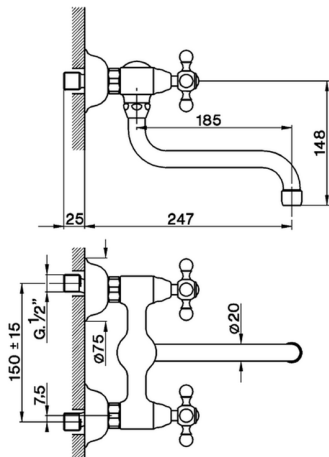

Exposed sink mixer KITCHEN_AC900400

MODEL **AC900400**

Exposed sink mixer, swivel spout

AVAILABLE FINISHINGS

-  **21** 21 Chrome
-  **26** 26 Old Copper
-  **27** 27 Old Bronze

CHARACTERISTICS

2024-11-21