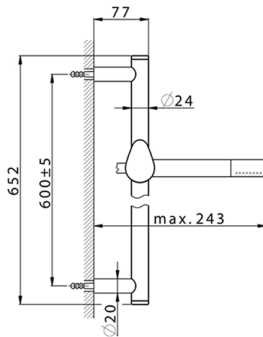

Single lever shower mixer, with shower set HARLOCK_HC000463

MODEL **HC000463**

Single lever shower mixer, with shower set, 60 cm slide rail kit with sliding bracket, Brass D.24mm minimalist one spray handshower, 150 cm SUPREME smooth flexible hose

AVAILABLE FINISHINGS

-  **21** 21 Chrome
-  **2P** 2P Rose Gold
-  **2Q** 2Q Black Titanium
-  **40** 40 Matt Black
-  **4Q** 4Q Matt White
-  **6T** 6T Chrome/Matt Black

CHARACTERISTICS

Cartridge Spare Parts **ZZ95409000**

35 mm Cartridge

EcoStop

EcoStop feature limits water flow to approximately 50% of maximum output with one point of resistance on setting. Push slightly past the middle stop only when full water output is required. This will save water up to 50%.