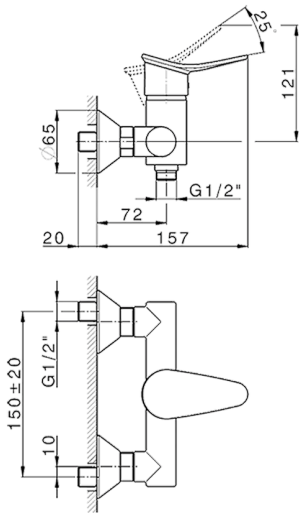

Single lever shower mixer, with shower set HARLOCK_HC000463

MODEL **HC000463**

Single lever shower mixer, with shower set, 60 cm slide rail kit with sliding bracket, Brass D.24mm minimalist one spray handshower, 150 cm SUPREME smooth flexible hose

AVAILABLE FINISHINGS

-  **21** 21 Chrome
-  **2P** 2P Rose Gold
-  **2Q** 2Q Black Titanium
-  **40** 40 Matt Black
-  **4Q** 4Q Matt White
-  **6T** 6T Chrome/Matt Black

CHARACTERISTICS

Cartridge Spare Parts **ZZ95409000**

35 mm Cartridge

EcoStop

EcoStop feature limits water flow to approximately 50% of maximum output with one point of resistance on setting. Push slightly past the middle stop only when full water output is required. This will save water up to 50%.