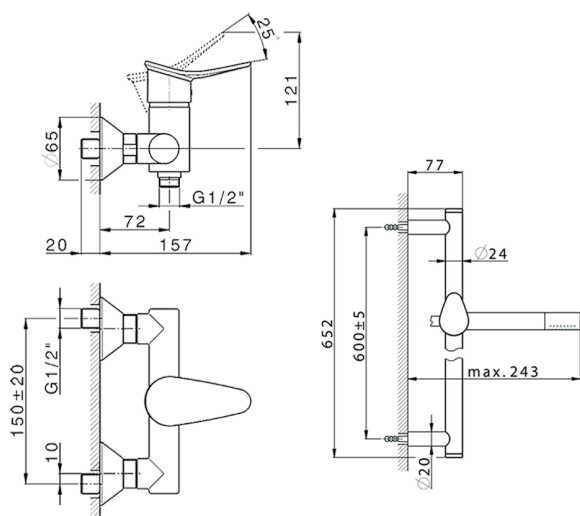

## Single lever shower mixer, with shower set HARLOCK\_HC000463

MODEL **HC000463**

Single lever shower mixer, with shower set, 60 cm slide rail kit with sliding bracket, Brass D.24mm minimalistic one spray handshower, 150 cm SUPREME smooth flexible hose

### CHARACTERISTICS

Cartridge Spare Parts **ZZ95409000**

**35 mm Cartridge**

### EcoStop

EcoStop feature limits water flow to approximately 50% of maximum output with one point of resistance on setting. Push slightly past the middle stop only when full water output is required. This will save water up to 50%.