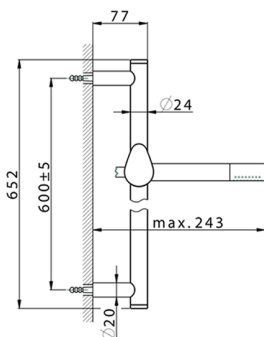

Single lever shower mixer, with shower set HARLOCK_HC000463

MODEL **HC000463**

Single lever shower mixer, with shower set, 60 cm slide rail kit with sliding bracket, Brass D.24mm minimalistic one spray handshower, 150 cm SUPREME smooth flexible hose

AVAILABLE FINISHINGS

-  **21** 21 Chrome
-  **2P** 2P Rose Gold
-  **2Q** 2Q Black Titanium
-  **40** 40 Matt Black
-  **4Q** 4Q Matt White
-  **6T** 6T Chrome/Matt Black

CHARACTERISTICS

Cartridge Spare Parts **ZZ95409000**

35 mm Cartridge

EcoStop

EcoStop feature limits water flow to approximately 50% of maximum output with one point of resistance on setting. Push slightly past the middle stop only when full water output is required. This will save water up to 50%.