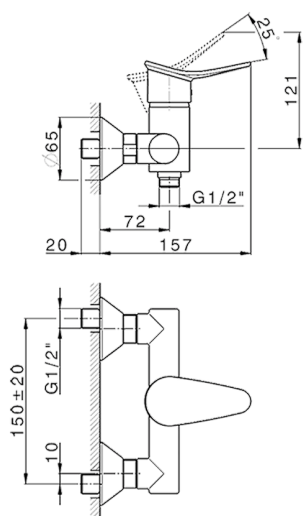

Single lever shower mixer, with shower set HARLOCK_HC000463

MODEL **HC000463**

Single lever shower mixer, with shower set, 60 cm slide rail kit with sliding bracket, Brass D.24mm minimalistic one spray handshower, 150 cm SUPREME smooth flexible hose

35 mm Cartridge

EcoStop

EcoStop feature limits water flow to approximately 50% of maximum output with one point of resistance on setting. Push slightly past the middle stop only when full water output is required. This will save water up to 50%.