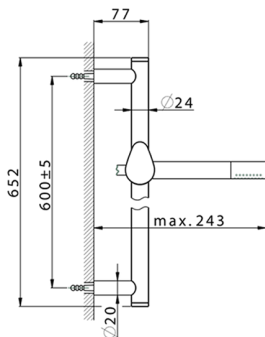

Single lever shower mixer, with shower set HARLOCK_HC000463

MODEL **HC000463**

Single lever shower mixer, with shower set, 60 cm slide rail kit with sliding bracket, Brass D.24mm minimalist one spray handshower, 150 cm SUPREME smooth flexible hose

AVAILABLE FINISHINGS

-  **21** 21 Chrome
-  **2P** 2P Rose Gold
-  **2Q** 2Q Black Titanium
-  **40** 40 Matt Black
-  **4Q** 4Q Matt White
-  **6T** 6T Chrome/Matt Black

CHARACTERISTICS

Cartridge Spare Parts **ZZ95409000**

35 mm Cartridge

EcoStop

EcoStop feature limits water flow to approximately 50% of maximum output with one point of resistance on setting. Push slightly past the middle stop only when full water output is required. This will save water up to 50%.