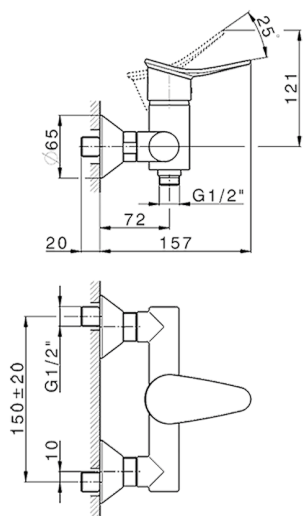

Single lever shower mixer, with shower set HARLOCK_HC000463

MODEL **HC000463**

Single lever shower mixer, with shower set, 60 cm slide rail kit with sliding bracket, Brass D.24mm minimalist one spray handshower, 150 cm SUPREME smooth flexible hose

35 mm Cartridge

EcoStop

EcoStop feature limits water flow to approximately 50% of maximum output with one point of resistance on setting. Push slightly past the middle stop only when full water output is required. This will save water up to 50%.