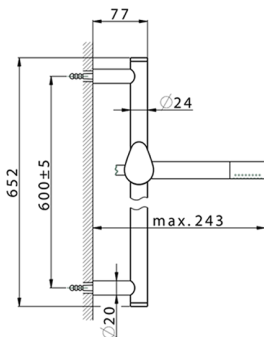

Single lever shower mixer, with shower set HARLOCK_HC000463

MODEL **HC000463**

Single lever shower mixer, with shower set, 60 cm slide rail kit with sliding bracket, Brass D.24mm minimalistic one spray handshower, 150 cm SUPREME smooth flexible hose

AVAILABLE FINISHINGS

-  **21** 21 Chrome
-  **2P** 2P Rose Gold
-  **2Q** 2Q Black Titanium
-  **40** 40 Matt Black
-  **4Q** 4Q Matt White
-  **6T** 6T Chrome/Matt Black

CHARACTERISTICS

Cartridge Spare Parts **ZZ95409000**

35 mm Cartridge

EcoStop

EcoStop feature limits water flow to approximately 50% of maximum output with one point of resistance on setting. Push slightly past the middle stop only when full water output is required. This will save water up to 50%.