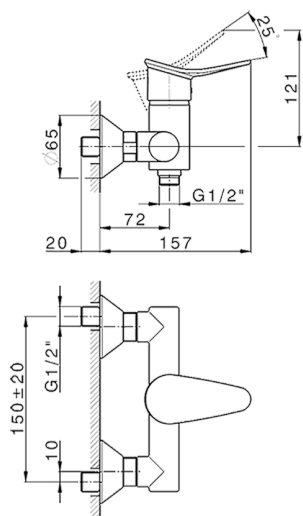

Single lever shower mixer, with shower set HARLOCK_HC000463

MODEL **HC000463**

Single lever shower mixer, with shower set, 60 cm slide rail kit with sliding bracket, Brass D.24mm minimalistic one spray handshower, 150 cm SUPREME smooth flexible hose

35 mm Cartridge

EcoStop

EcoStop feature limits water flow to approximately 50% of maximum output with one point of resistance on setting. Push slightly past the middle stop only when full water output is required. This will save water up to 50%.