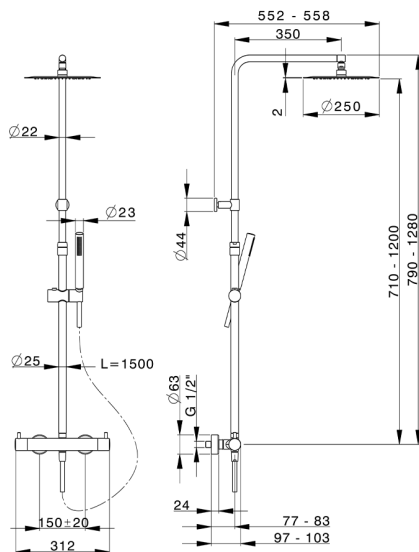

2-function Thermostatic shower set M32_MTC8401D

MODEL **MTC8401D**

2-function Thermostatic shower set, adjustable riser column, 23 mm Brass One Spray handshower, 250 mm round showerhead 2 mm thick INOX, 150 cm smooth SUPREME Flexible Hose

AVAILABLE FINISHINGS

CHARACTERISTICS

Cartridge Spare Parts **22.04A.AR - ZZ97279004**

Argo 2 (long filter) Thermostatic Valve

DeviaStop

The Huber Devia Stop technology allows to adjust the water flow and to direct it to the selected output point (overhead soaker, hand shower, etc).