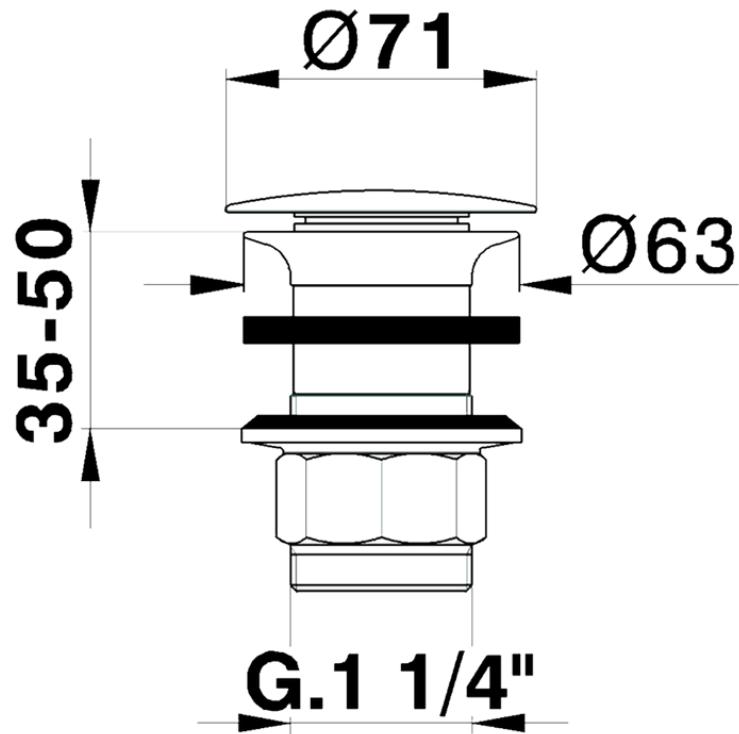

1" 1/4 waste for basin mixer COMPONENTS_ZB001610

ZB001610

<https://en.huberitalia.com/1-1-4-waste-for-basin-mixer-components-zb001610>

2024-12-18