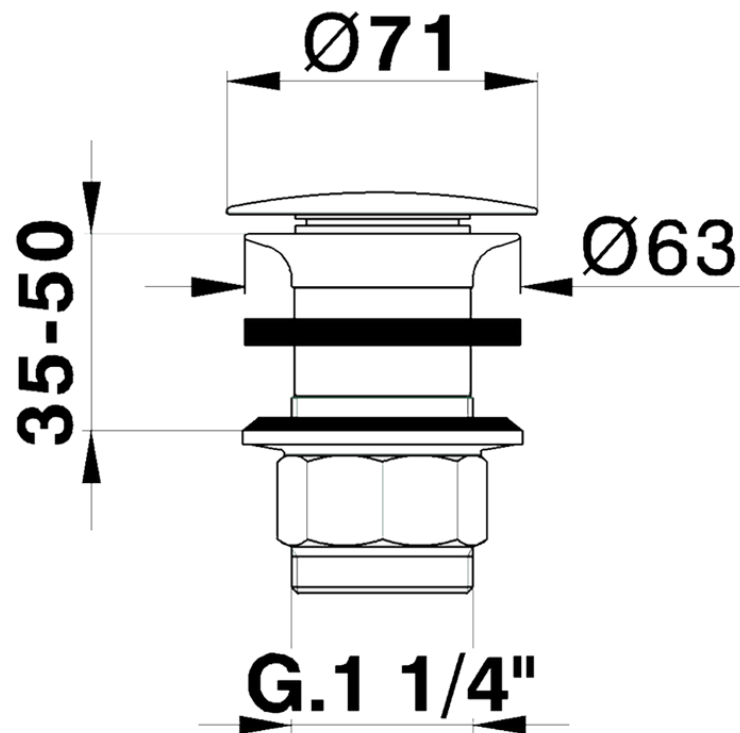

## 1" 1/4 waste for basin mixer COMPONENTS\_ZB001610

ZB001610

<https://en.huberitalia.com/1-1-4-waste-for-basin-mixer-components-zb001610>

2024-12-19