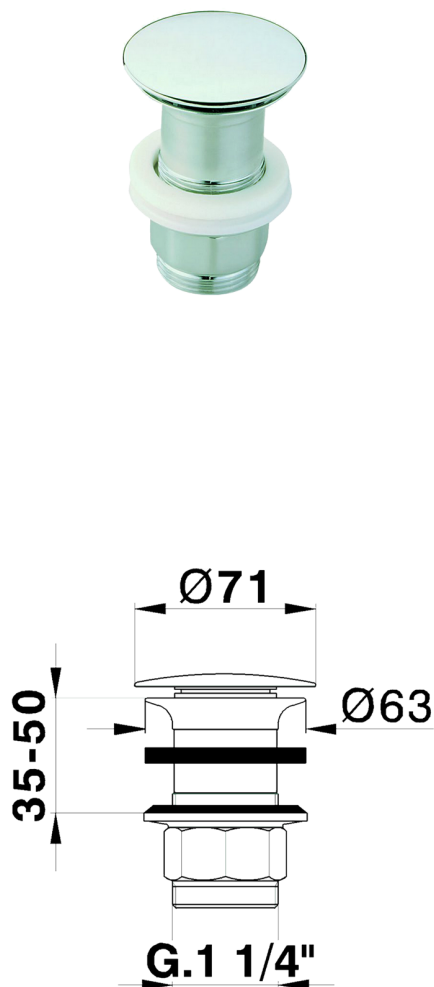

1" 1/4 waste for basin mixer COMPONENTS_ZB001610

MODEL **ZB001610**

1" 1/4 waste for basin mixer, always open, for bath drain system without overflow, for thickness max 50 mm

AVAILABLE FINISHINGS

- **21** 21 Chrome
- **2F** 2F Brushed Nickel
- **2P** 2P Rose Gold
- **40** 40 Matt Black
- **4Q** 4Q Matt White
- **2B** 2B Polished Nickel

CHARACTERISTICS

2024-12-19