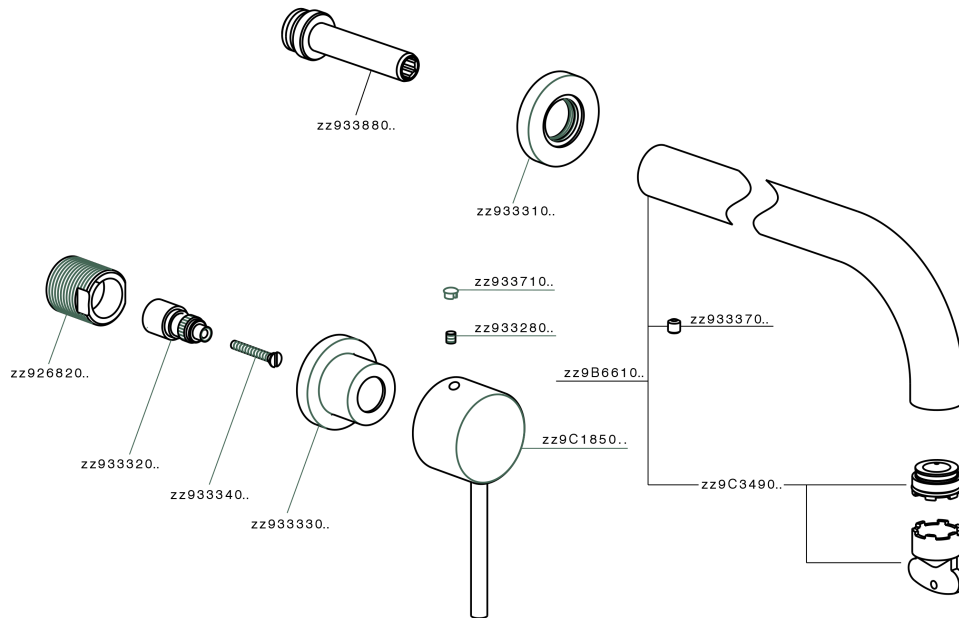

Exposed part for concealed washbasin mixer NUOVA KIRUNA_K2013512

K2013512

<https://en.huberitalia.com/exposed-part-for-concealed-washbasin-mixer-nuova-kiruna-k2013512>

Concealed washbasin mixer CONCEALED_ZB033511

ZB033511

<https://en.huberitalia.com/concealed-washbasin-mixer-concealed-zb033511>

2024-11-24