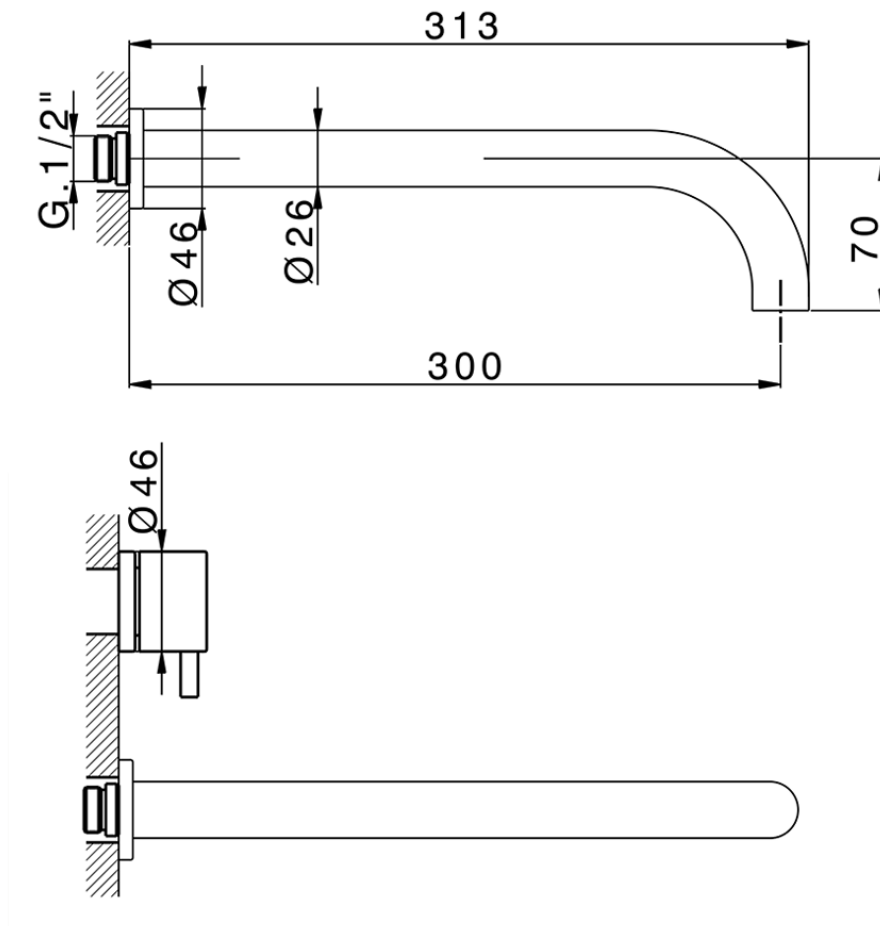

Exposed part for concealed washbasin mixer NUOVA KIRUNA_K2013512

K2013512

<https://en.huberitalia.com/exposed-part-for-concealed-washbasin-mixer-nuova-kiruna-k2013512>

ZB033511

<https://en.huberitalia.com/concealed-washbasin-mixer-concealed-zb033511>